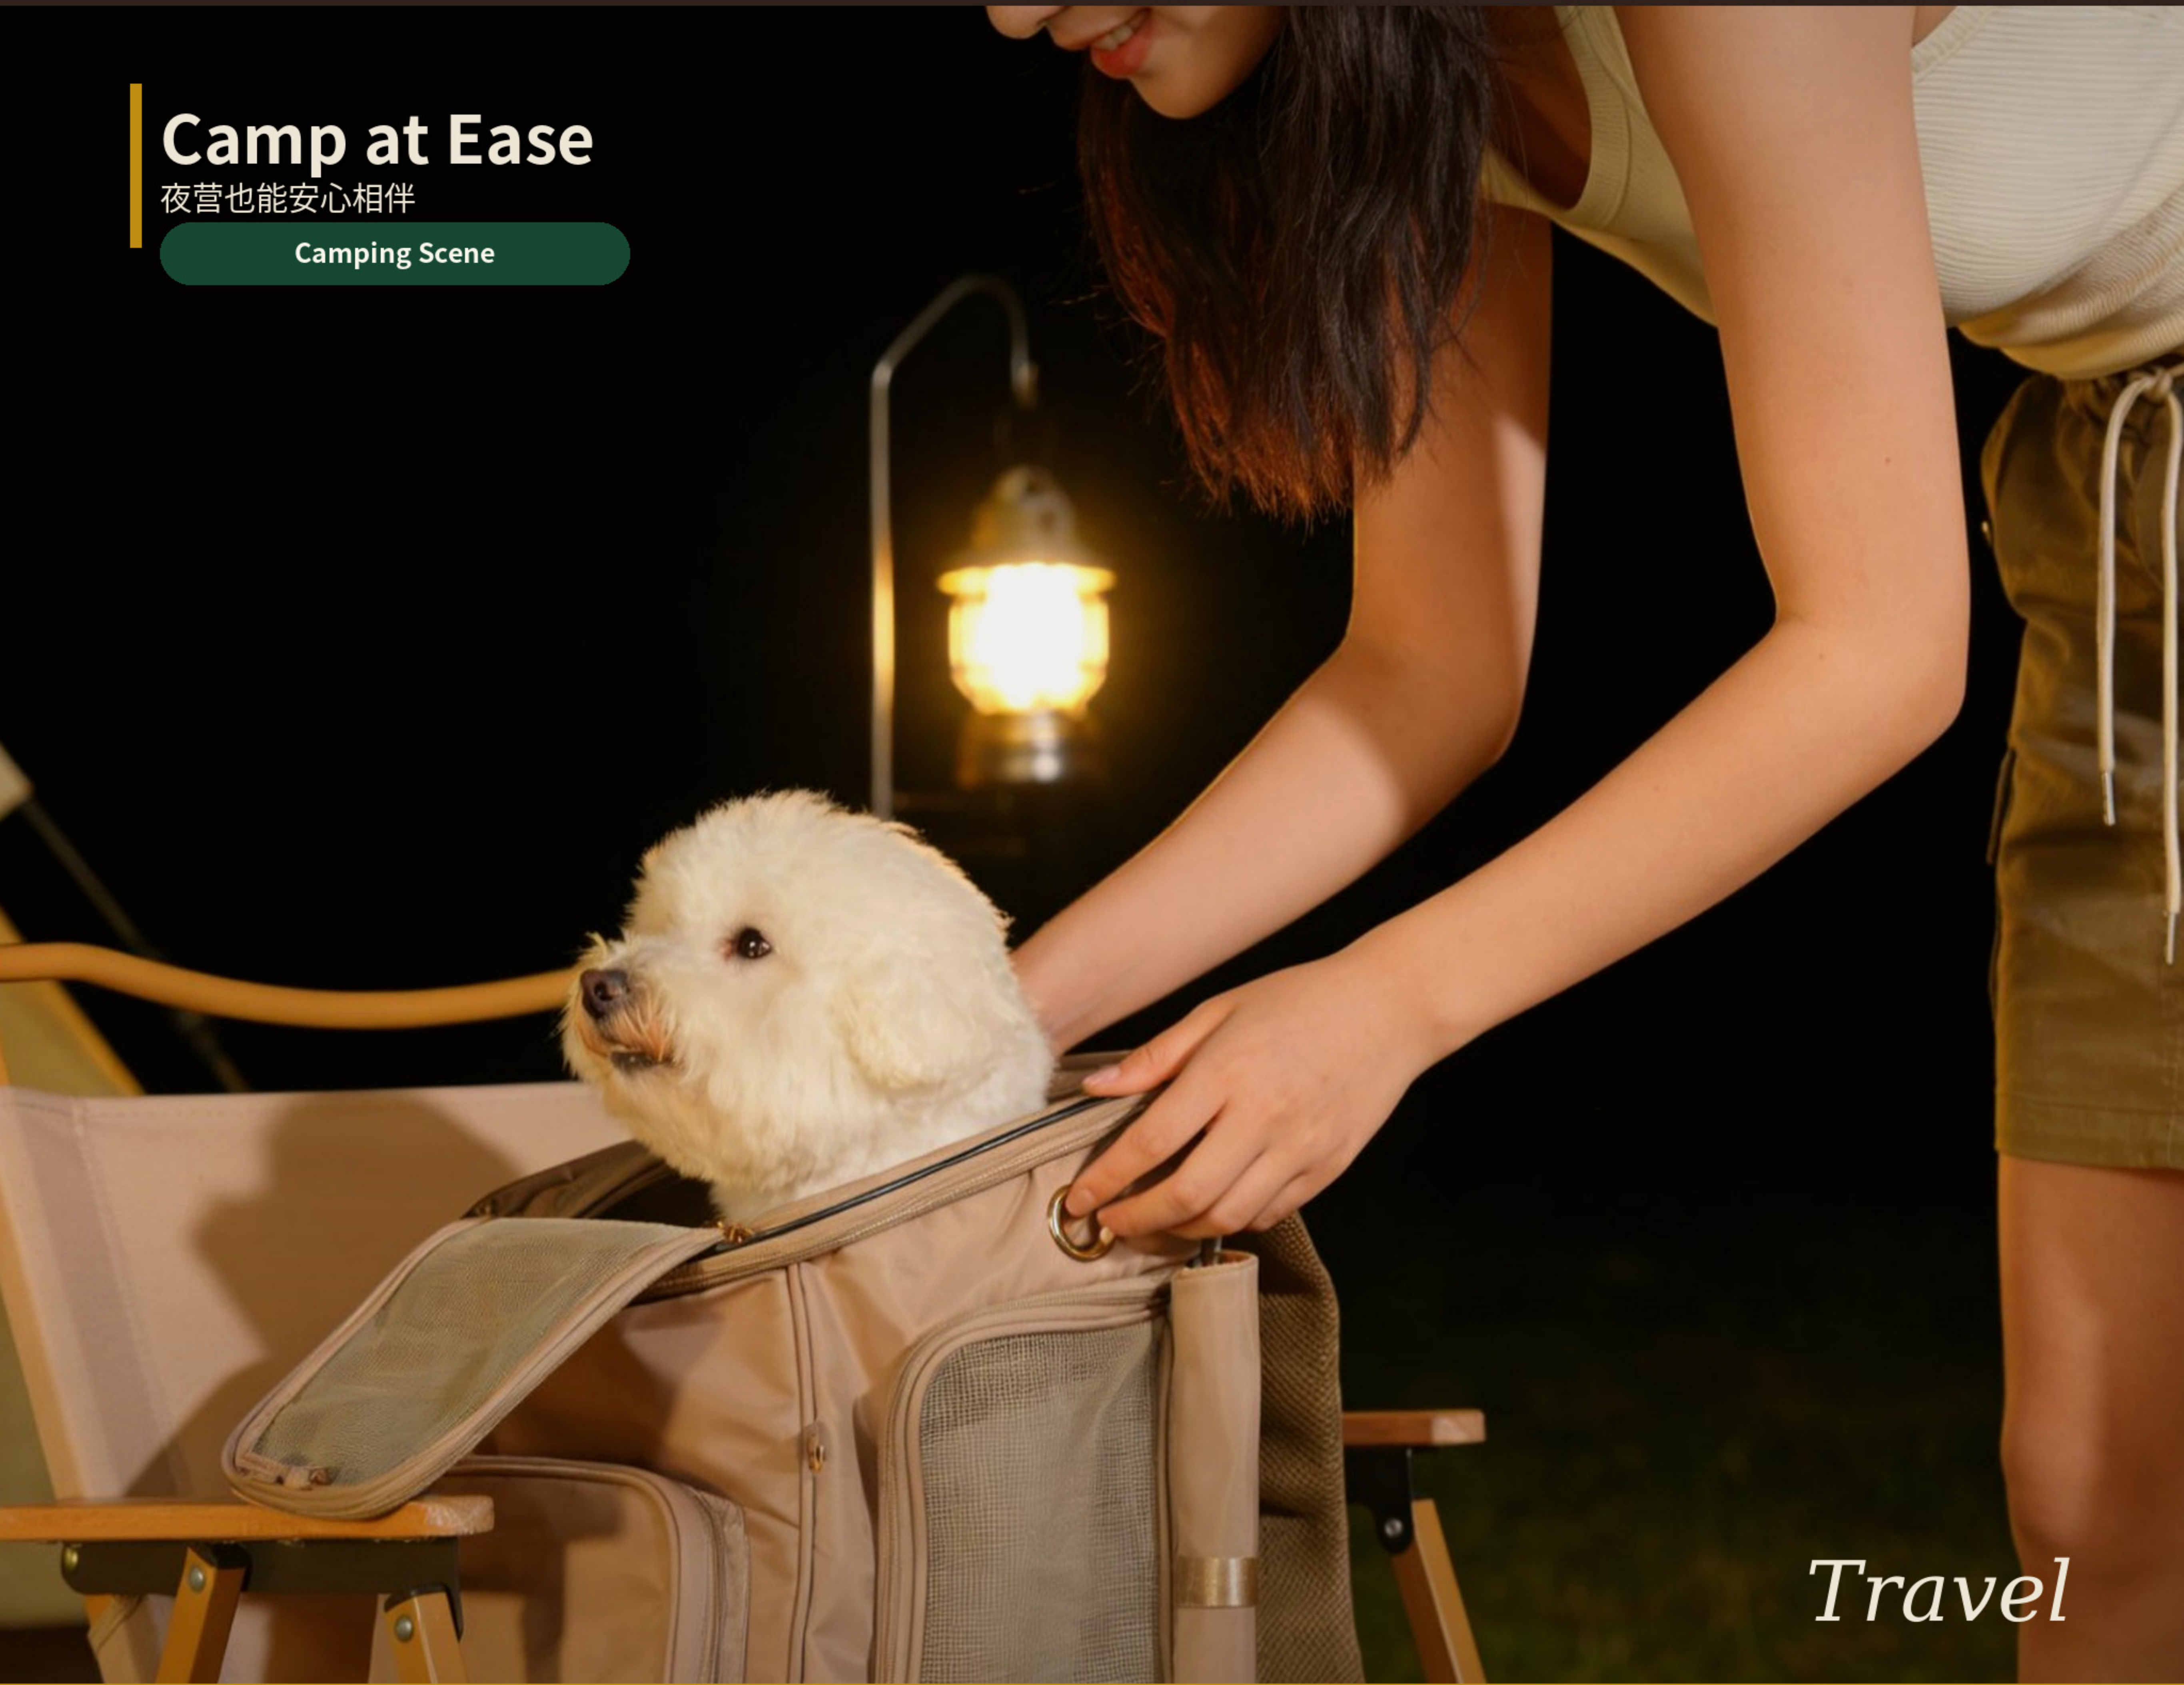

**VOYAGER
PET**
Crafted for the Heart

○
BREATHABLE

○
SPACIOUS

○
EASY ACCESS

○
LIGHTWEIGHT

Camp at Ease

夜营也能安心相伴

Camping Scene