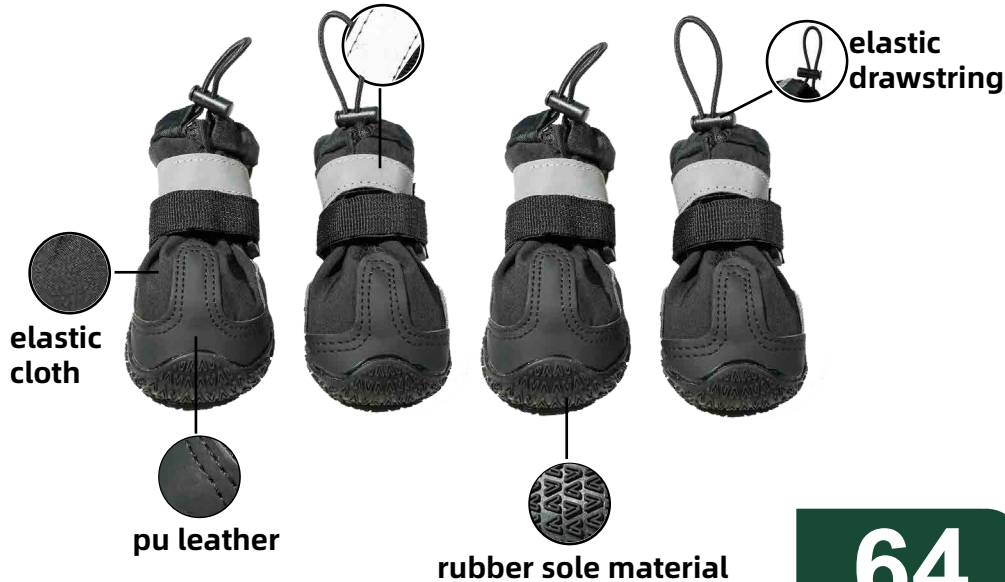

Sports Reflective Pet Boots

reflective material

VOYAGER
PET
Crafted for the Heart

Guangzhou
Voyager
Petproducts
Co.,ltd