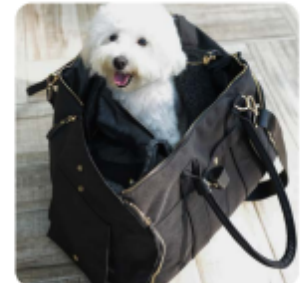

Size: 43x24x30cm