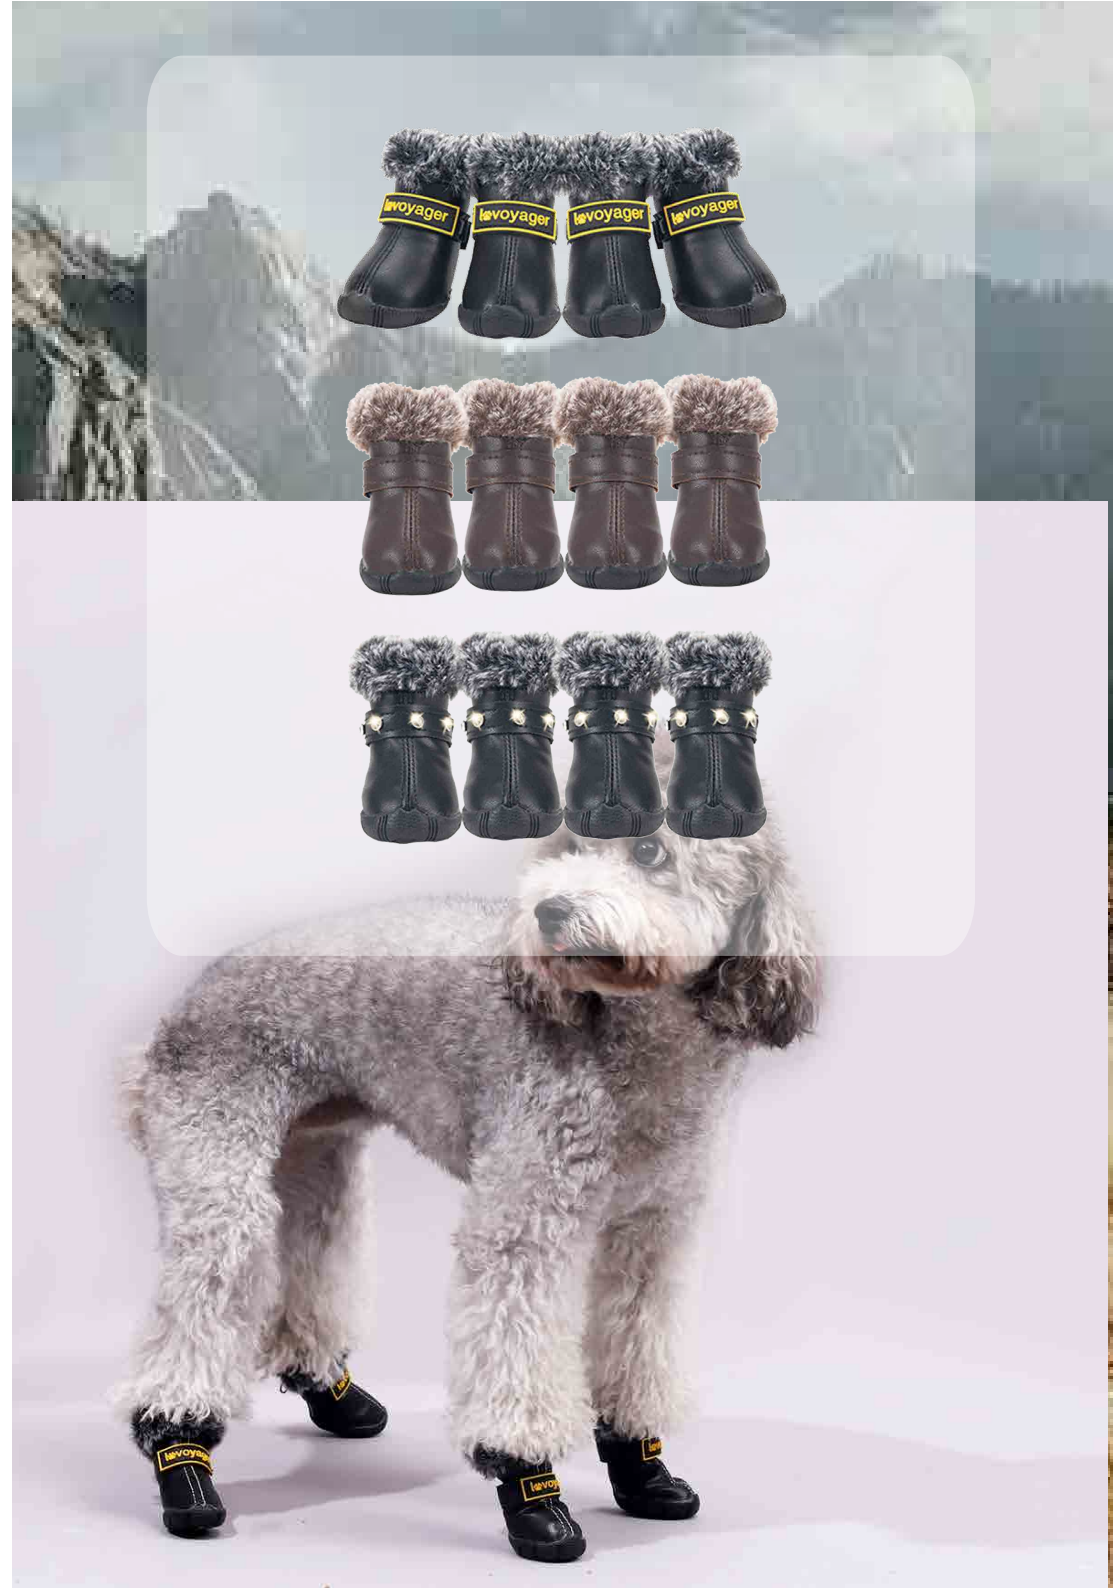

SIZE	INSIDE WIDTH OF SHOE(CM)	INSIDE LENGTH OF SHOE(CM)
1#	3.1	4.0
2#	3.5	4.5
3#	3.8	4.7
4#	4.0	5.0
5#	4.6	5.3
6#	5.0	5.8

Waterproof Plush Leather Boots

thoughtful tongue design

plush

cushioned, slip-resistant sole

62