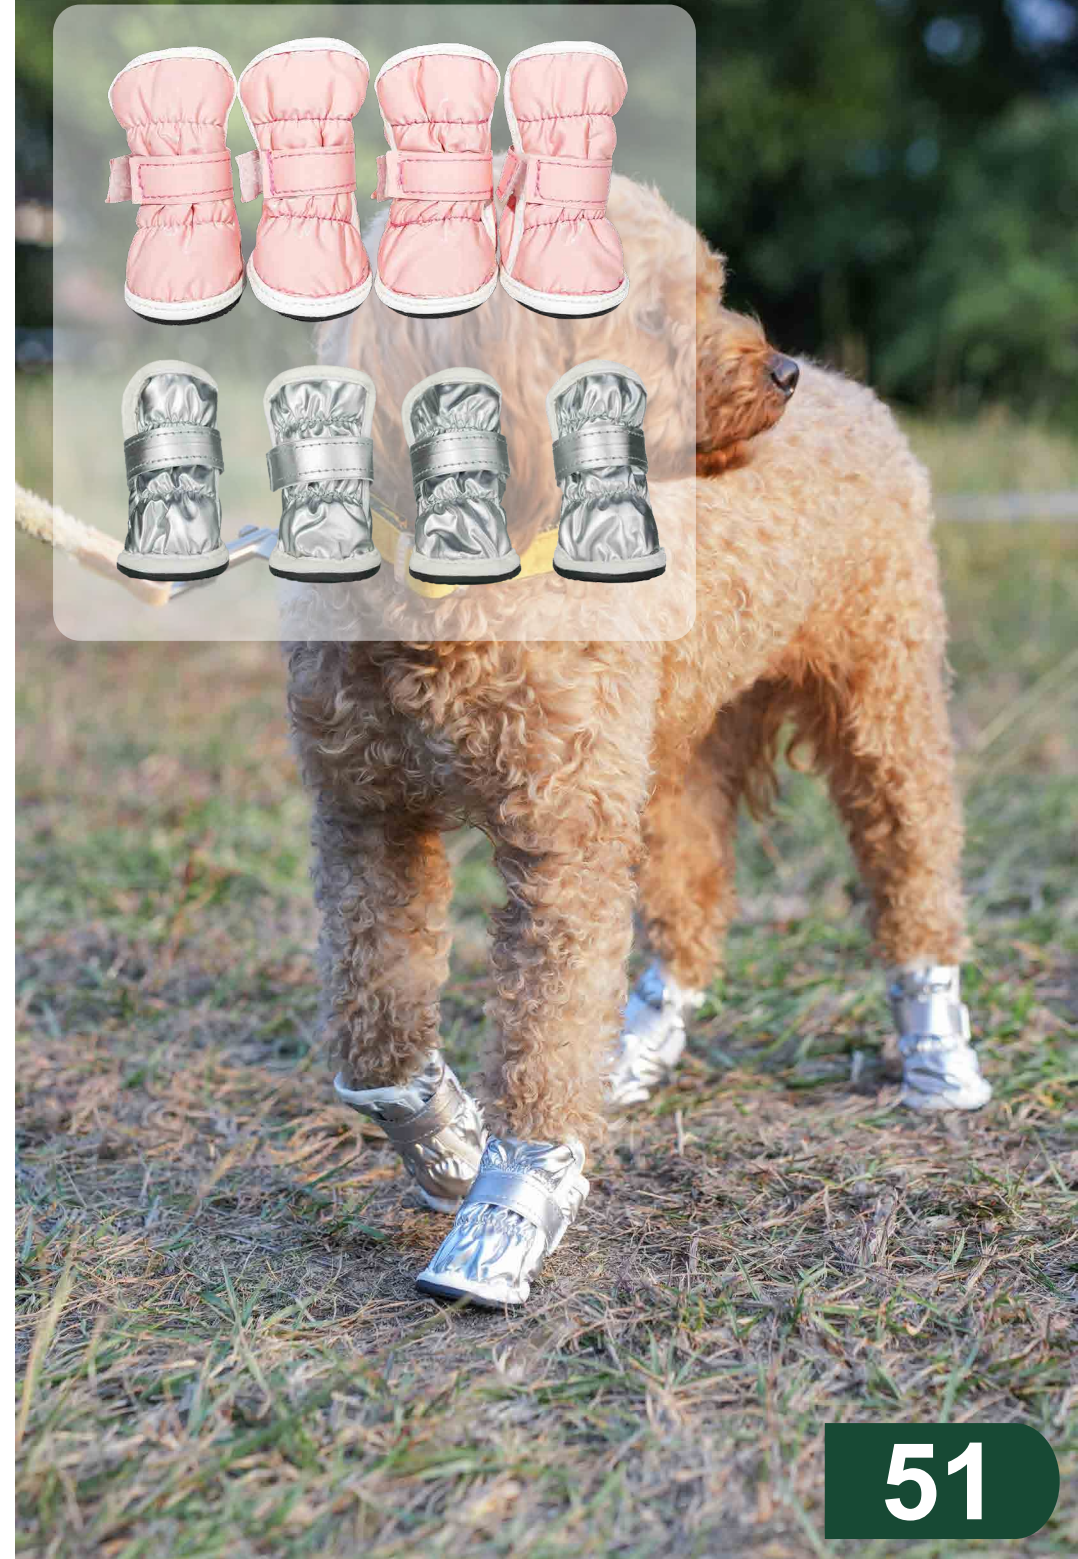

SIZE	INSIDE WIDTH OF SHOE(CM)	INSIDE LENGTH OF SHOE(CM)
3#	3.2	4.0
4#	3.6	4.5
5#	4.2	4.9
6#	4.6	5.5
7#	5.0	6.2