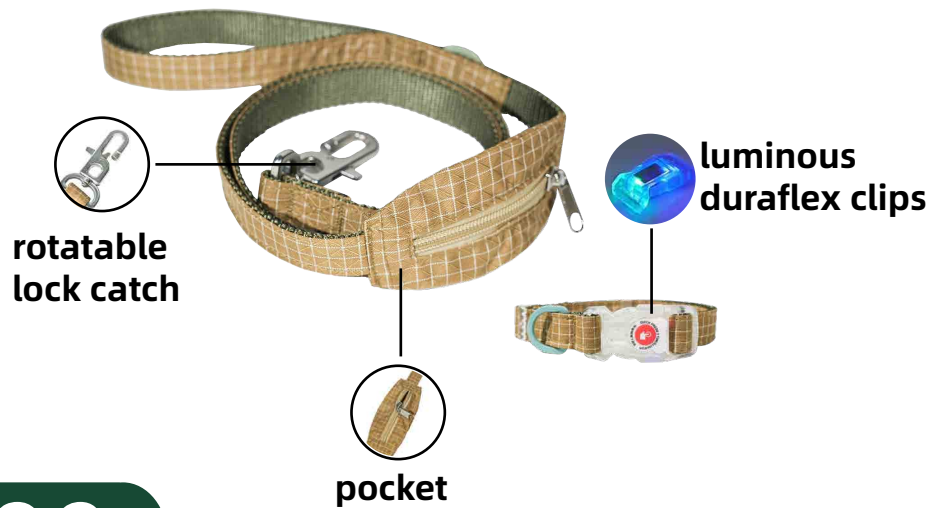

material: waterproof and wear-resistant fabric

length: 120cm

color: khaki, green

Leather & Nylon Rope Leash+Collar

36