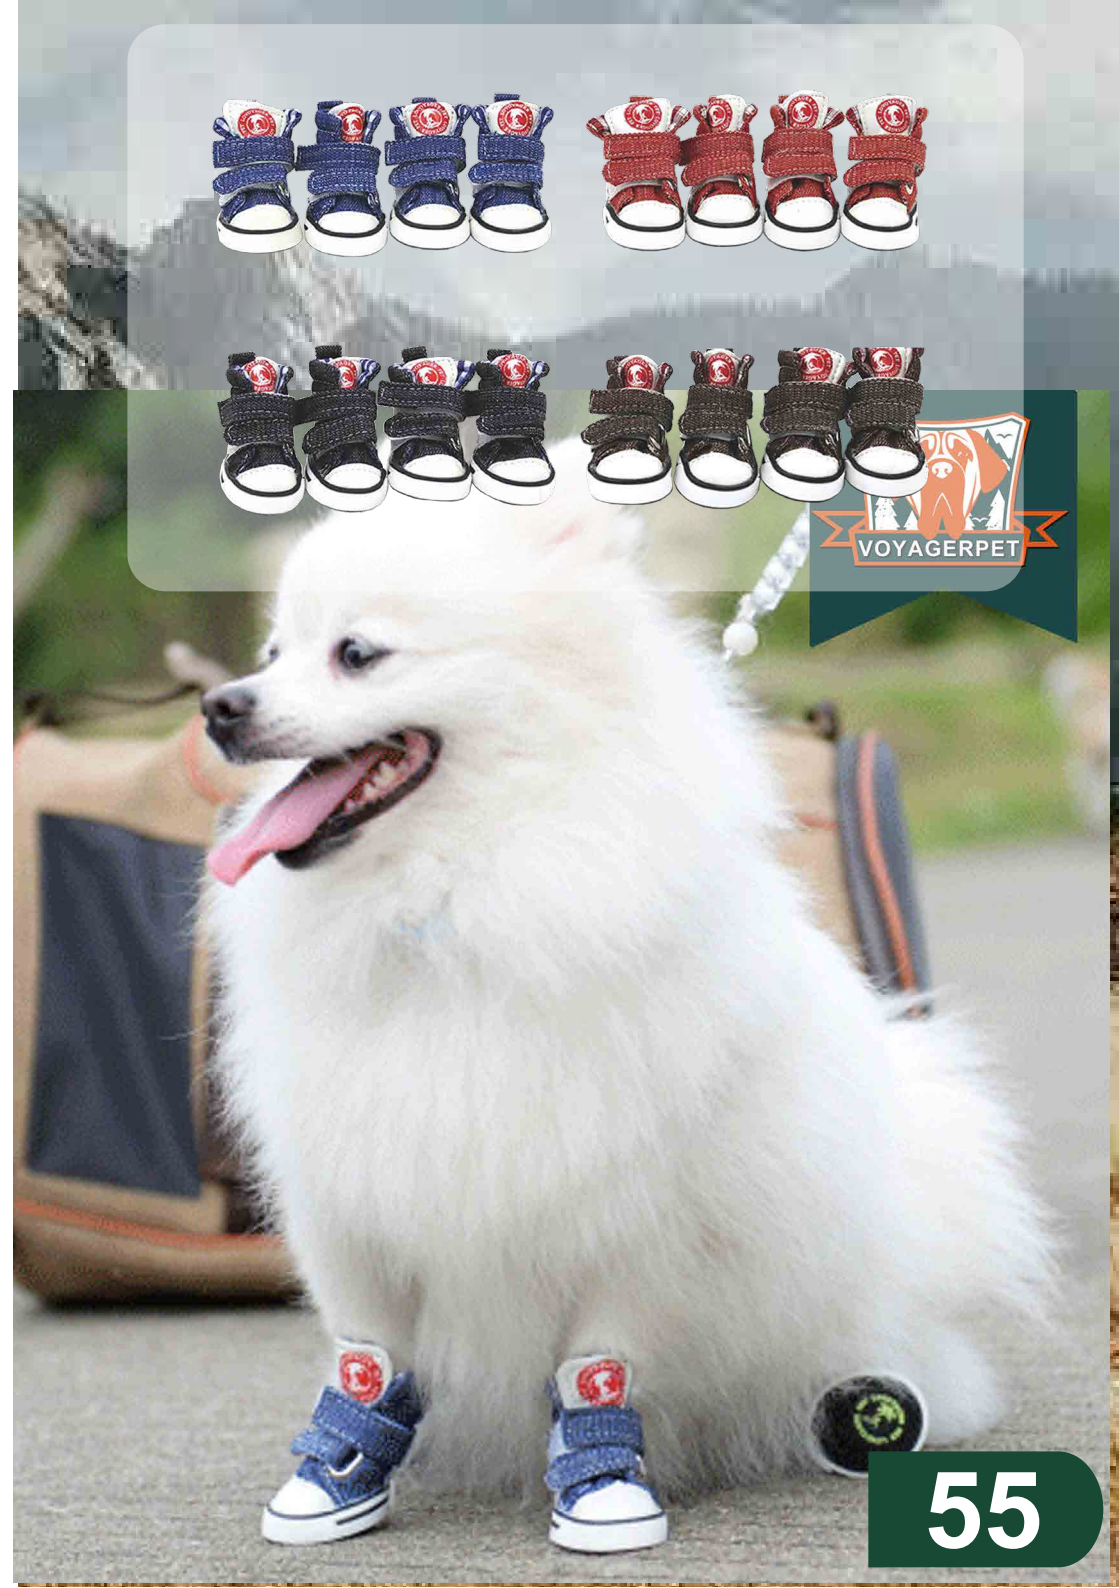

SIZE	INSIDE WIDTH OF SHOE(CM)	INSIDE LENGTH OF SHOE(CM)
3#	3.2	4.0
4#	3.6	4.5
5#	4.2	4.9
6#	4.6	5.5
7#	5.0	6.2

Classic Canvas Dog Sneakers

velcro strap

cotton lining

Non-slip Soft Sole