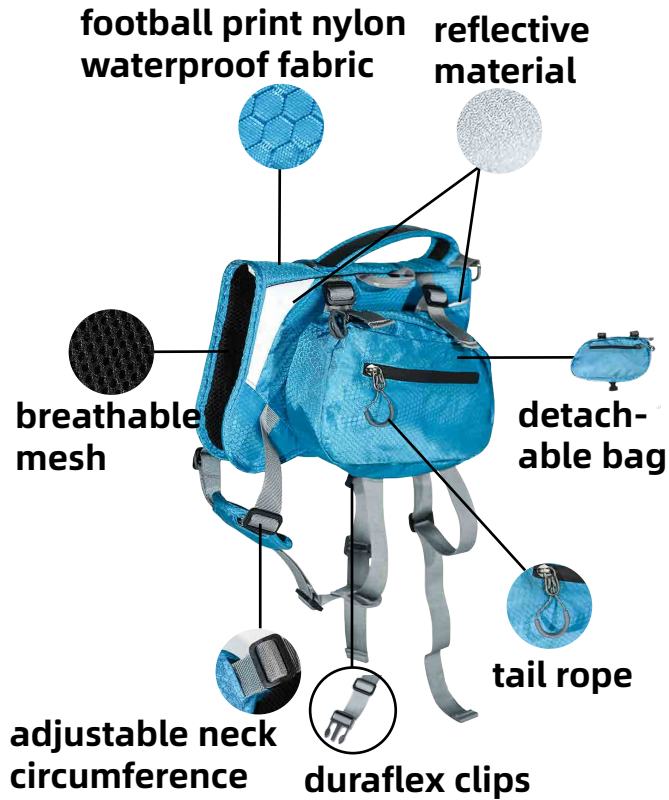

Size Chart

(manual measurement error of about 1-2cm is normal)

SIZE	Chest Circumference	Neck Circumference	Back Length
XXS	33-43cm	27-32.5cm	17.7cm
XS	43-56cm	31-41cm	25cm
S	56-69cm	38-50cm	28cm
M	69-81cm	45-59cm	35.5cm
L	81-91cm	53-68cm	47cm
XL	91-107cm	58-75cm	47cm

Waterproof Camel Bag