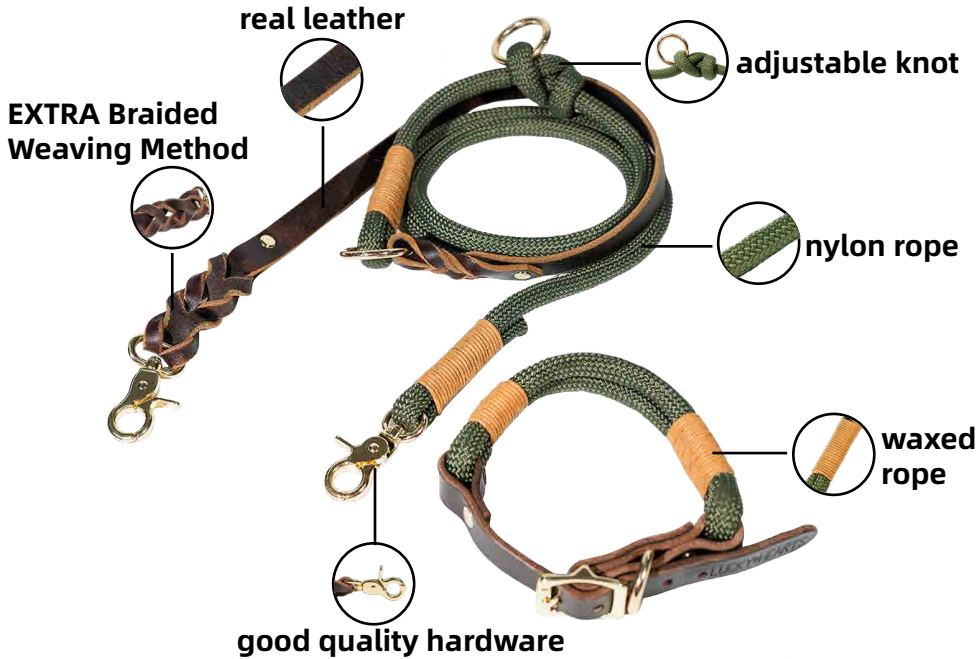

material: climbing grade nylon rope
length: 28cm+155cm
diameter: 1 cm

material: climbing grade nylon rope
length: 28cm+155cm
diameter: 1 cm

luminous green

luminous orange

1.double-end fisherman's knot

2.double long rope

3.logo tag handle

4.aviation aluminum lock catch

material: nylon, real leather

length: 190cm

color: green+brown+orange

Leather & Nylon Rope Leash+Collar

material: waterproof and wear-resistant fabric

length: 120cm

color: khaki, green

Leather & Nylon Rope Leash+Collar

36

material: leather

material: leather

length: 51-61cm x 4.8cm x 8mm

length: 34-44cm x 2.4cm x 5mm

color: dark brown