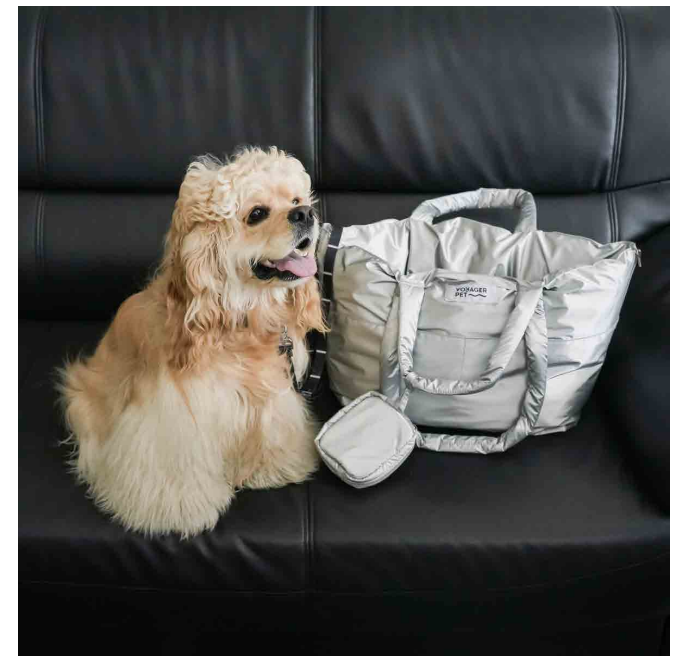

Cotton Pet Bag

37cm

22cm

32cm