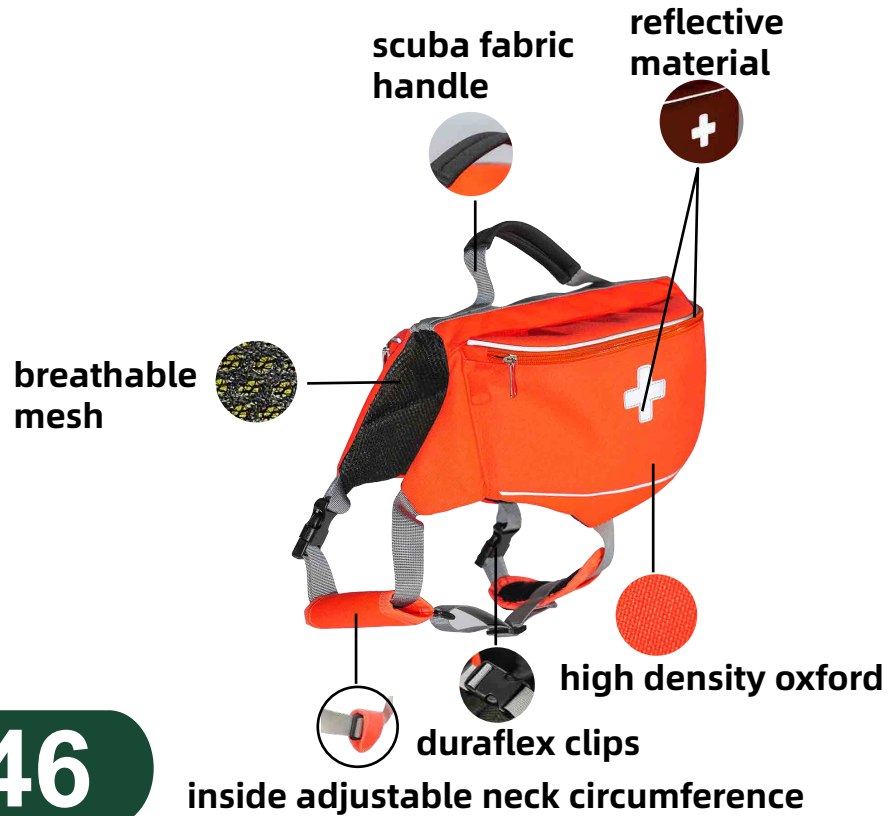

Size Chart

(manual measurement error of about 1-2cm is normal)

SIZE	Chest Circumference	Neck Circumference	Back Length
XXS	33-43cm	27-32.5cm	17.7cm
XS	43-56cm	31-41cm	25cm
S	56-69cm	38-50cm	28cm
M	69-81cm	45-59cm	35.5cm
L	81-91cm	53-68cm	47cm
XL	91-107cm	58-75cm	47cm

Resuce Dog Camel Bag

46