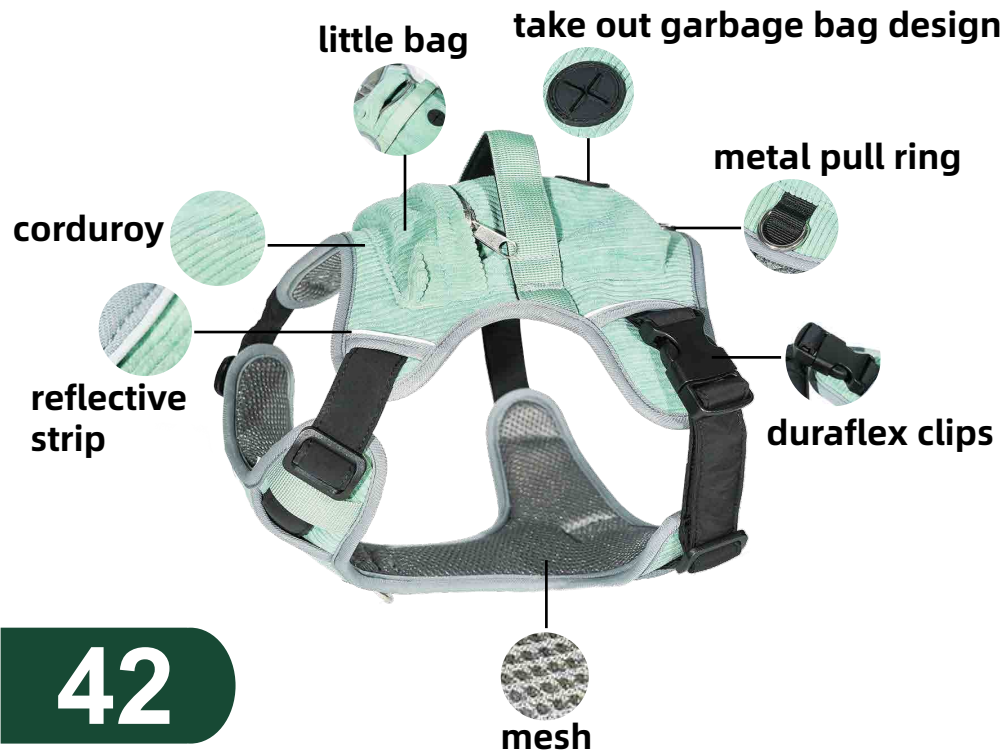

Harness

Size Chart
(manual measurement error of about 1-2cm is normal)

SIZE	Neck Circumference	Reference Weight
S	36-46cm	8-15kg
M	44-54cm	15-28kg
L	47-64cm	28-45kg
XL	60-79cm	49-90kg

Corduroy Har- ness (With Little Bag)