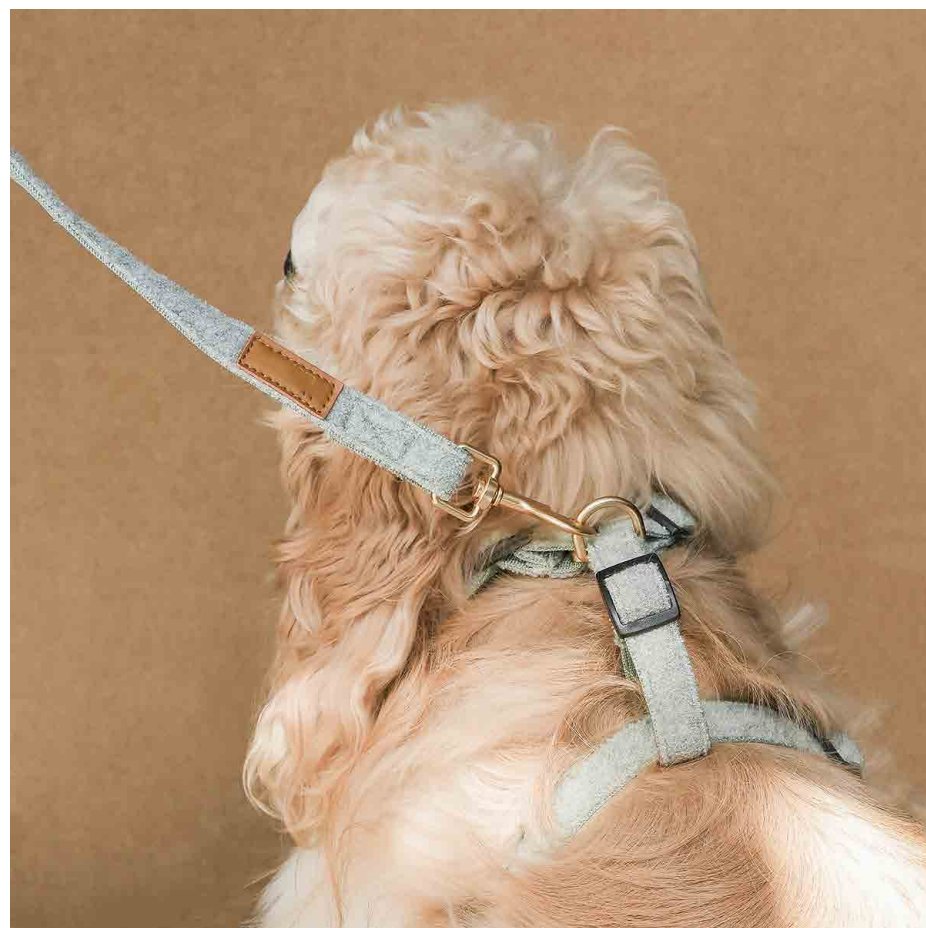

neck size	chest size	w.g for dog
S	32-36cm	36-48cm	1.5-3.5kgs
M	38-44cm	41-54cm	3.5-7.5kgs
L	42-51cm	46-61cm	7.5-15kgs

Harness