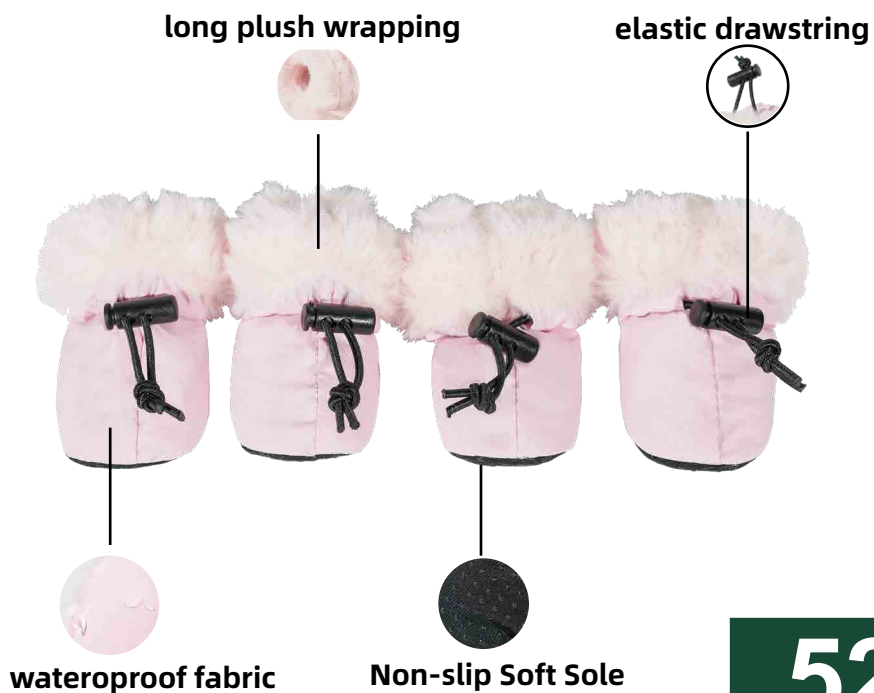

SIZE	INSIDE WIDTH OF SHOE(CM)	INSIDE LENGTH OF SHOE(CM)
3#	4.2	4.2
4#	4.6	4.6
5#	4.8	4.8
6#	5.4	5.4
7#	6.0	6.0

Warm Water- proof Plush Boots