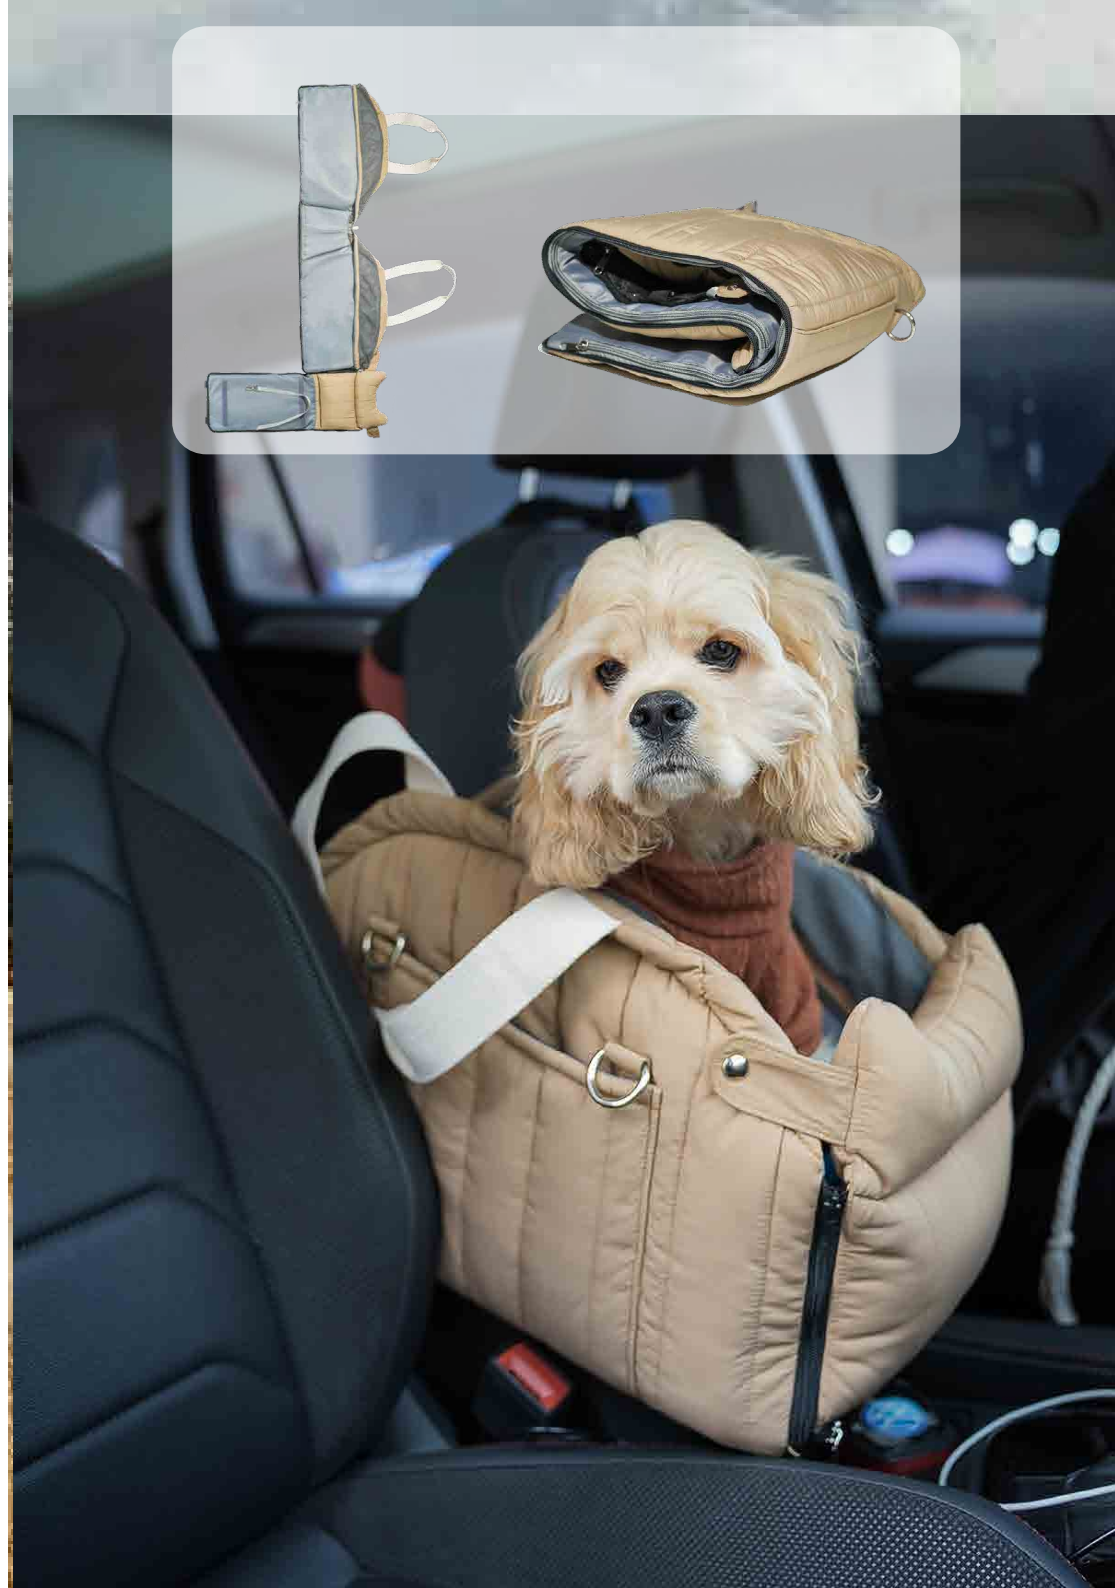

Collapsible Center Console Pet Carrier (2)

cotton tape
handle

removable
shoulder strap

contains support
plate,
no deformation

nylon mesh

thick cushion

pocket

04