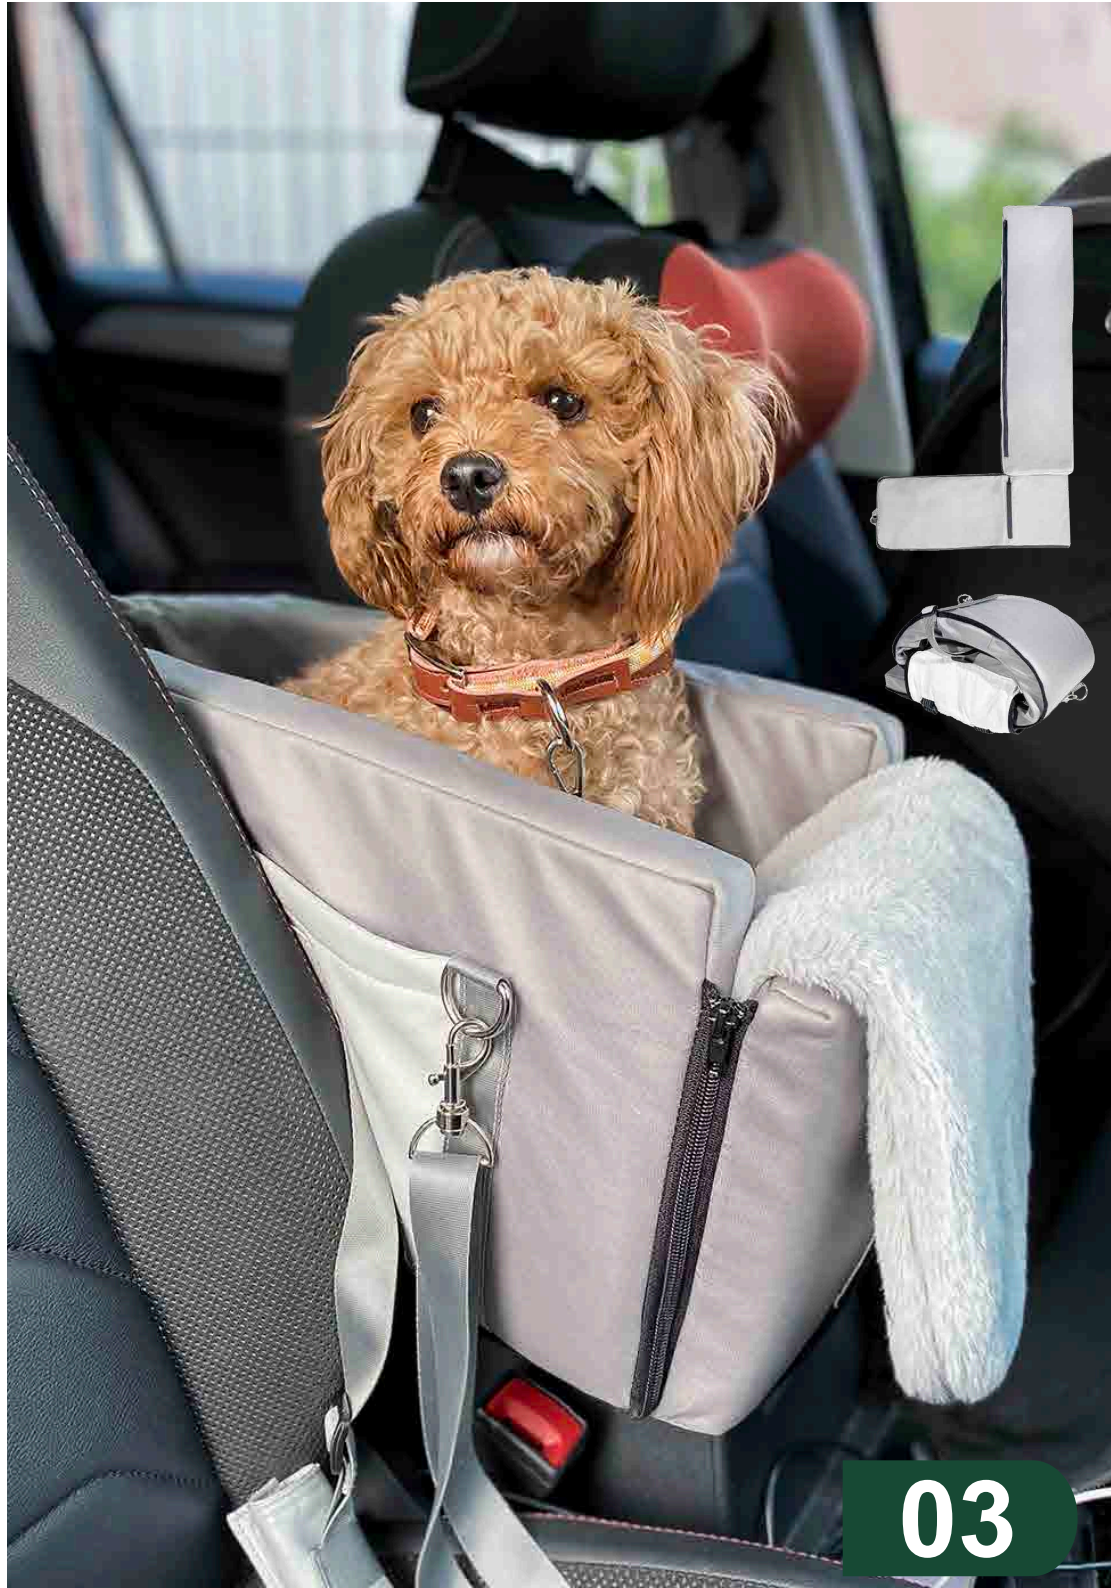

webbing handle

removable cushion

360° swivel latch

pocket

zipper

Material: antifouling cotton fabric

Size: 46x21x28cm

Color: khaki

Collapsible Center Console Pet Carrier (2)

cotton tape
handle

removable
shoulder strap

contains support
plate,
no deformation

nylon mesh

thick cushion

pocket

04