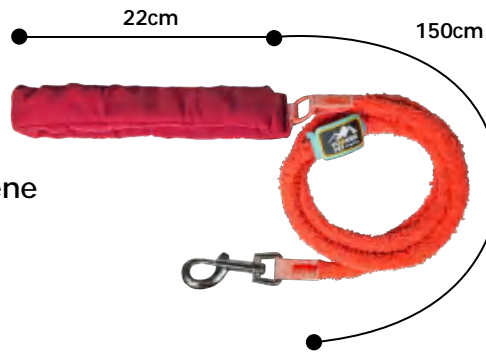

Model: VXB2309
Size: 21x7.5cm

Model: VXB2016
Size: 17x15cm

Model: VXB2017
Size: 15.5x11.5cm

Model: VXB2218
Size: 15x5x18cm

material: nylon,cotton-terylene

length: 150cm+22cm

color: red,yellow,green,blue

Colorful Plush Rope Leash+Collar