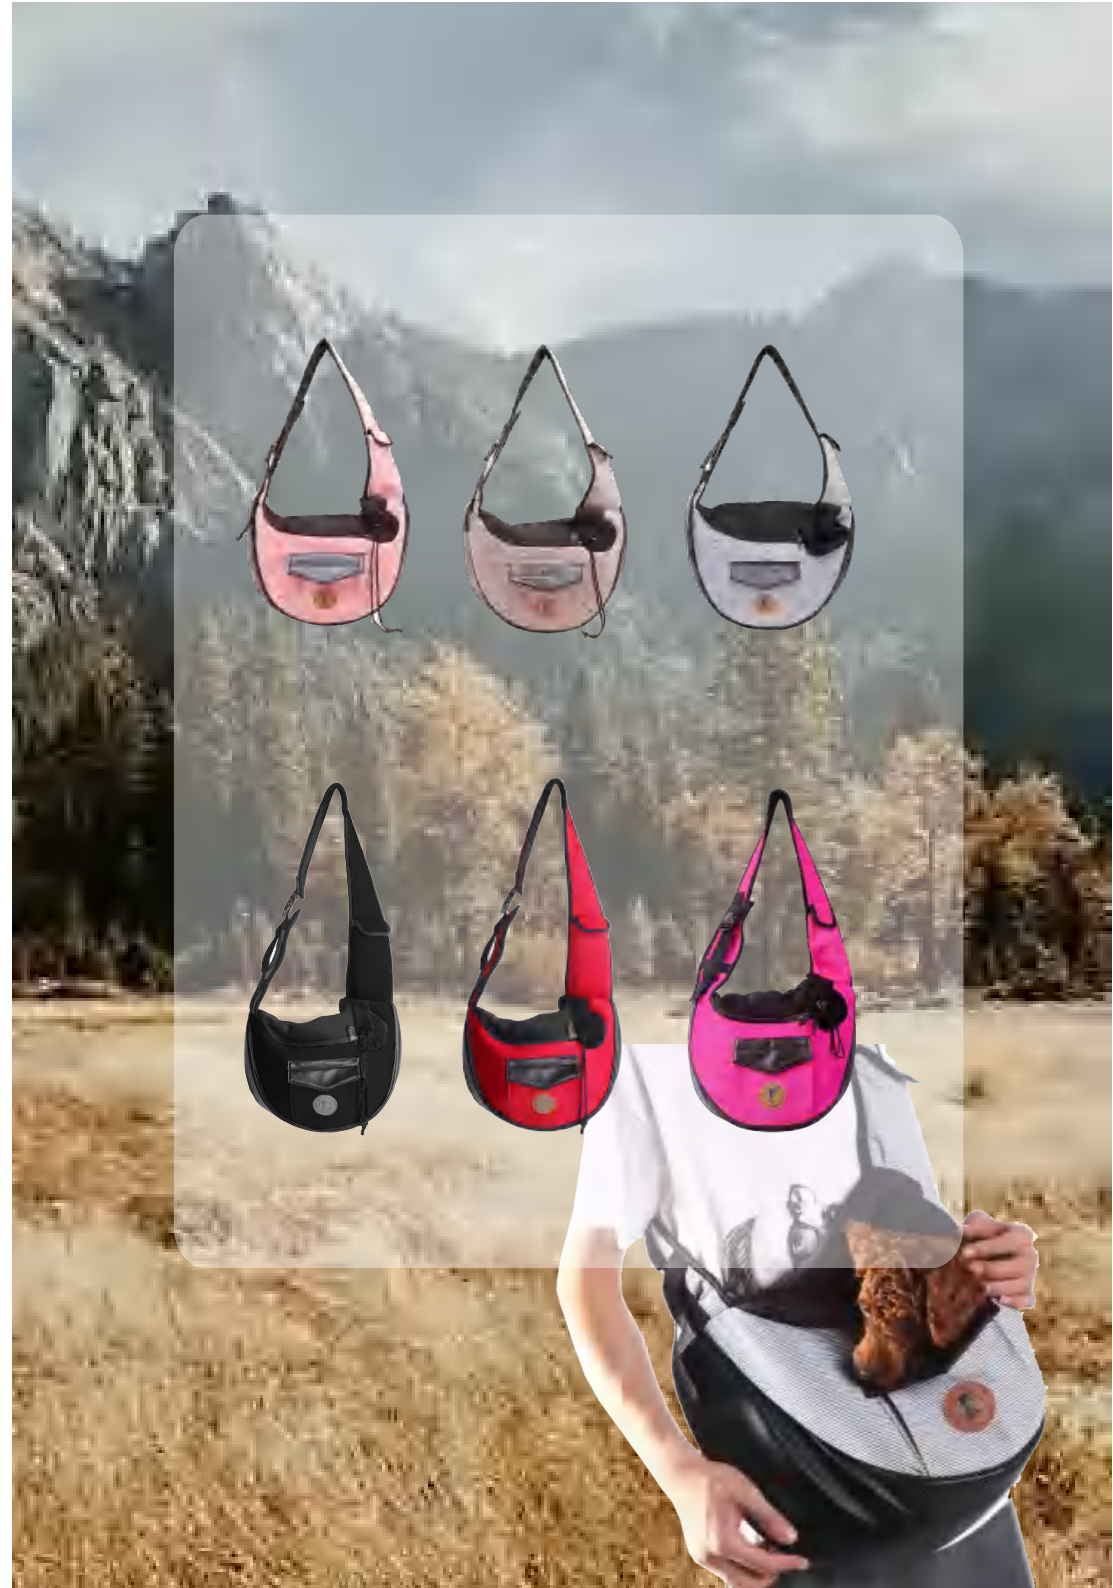

Material: canvas/mesh,scuba fabric

Size: 38x14x25cm

Color: 6 color

Pet Sling Bag

10