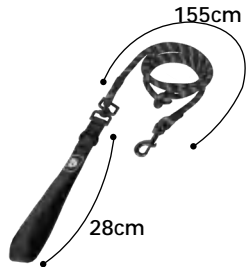

Model: VXB2309
Size: 21x7.5cm

Model: VXB2016
Size: 17x15cm

Model: VXB2017
Size: 15.5x11.5cm

Model: VXB2218
Size: 15x5x18cm

material: nylon,cotton-terylene

length: 150cm+22cm

color: red,yellow,green,blue

Colorful Plush Rope Leash+Collar

walking a dog at night is also very safe

Multipurpose/ Reflective/ Luminous Leash

material: climbing grade nylon rope
length: 220 cm
diameter: 1 cm

material: climbing grade nylon rop
length: 172cm+30cm
diameter: 1 cm

material: climbing grade nylon rope
length: 28cm+155cm
diameter: 1 cm

material: climbing grade nylon rope
length: 28cm+155cm
diameter: 1 cm

luminous green luminous orange 1.double-end fisherman's knot 2.double long rope

3.logo tag handle 4.aviation aluminum lock catch

material: nylon, real leather

length: 190cm

color: green+brown+orange

Leather & Nylon Rope Leash+Collar

material: waterproof and wear-resistant fabric

length: 120cm