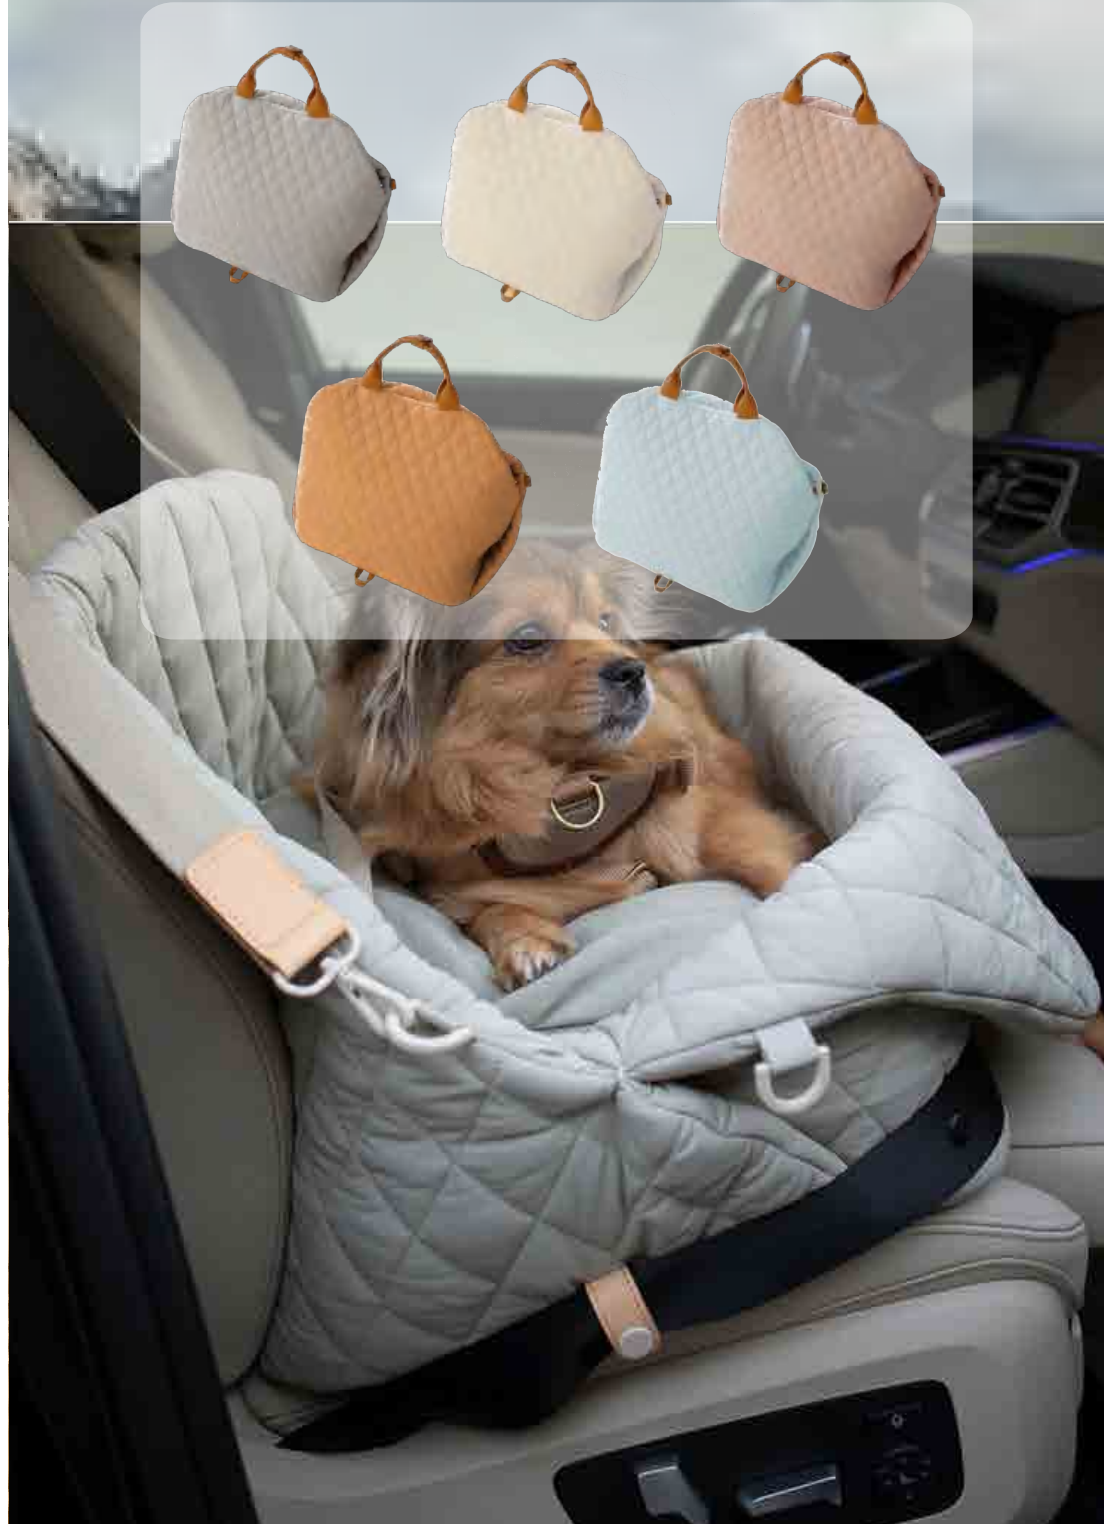

Material: waterproof nylon

Size: 54x34x36cm

Color: 5 color

Multi-functional Pet Nest

PU leather handle

waterproof nylon

snap fastener

Material: oxford+mesh