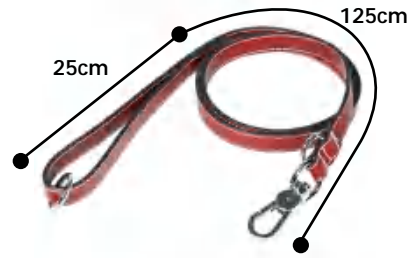

3.logo tag handle 4.aviation aluminum lock catch

material: nylon, real leather

length: 190cm

color: green+brown+orange

Leather & Nylon Rope Leash+Collar

material: waterproof and wear-resistant fabric

length: 120cm

color: khaki, green

Leather & Nylon Rope Leash+Collar

36

material: leather

length: 51-61cm x 4.8cm x 8mm

color: dark brown

material: leather

length: 34-44cm x 2.4cm x 5mm

material: leather

length: 25+125cm

color: dark red, brown, black

Leather Leash

hanging ring

rotatable lock catch

leather

38