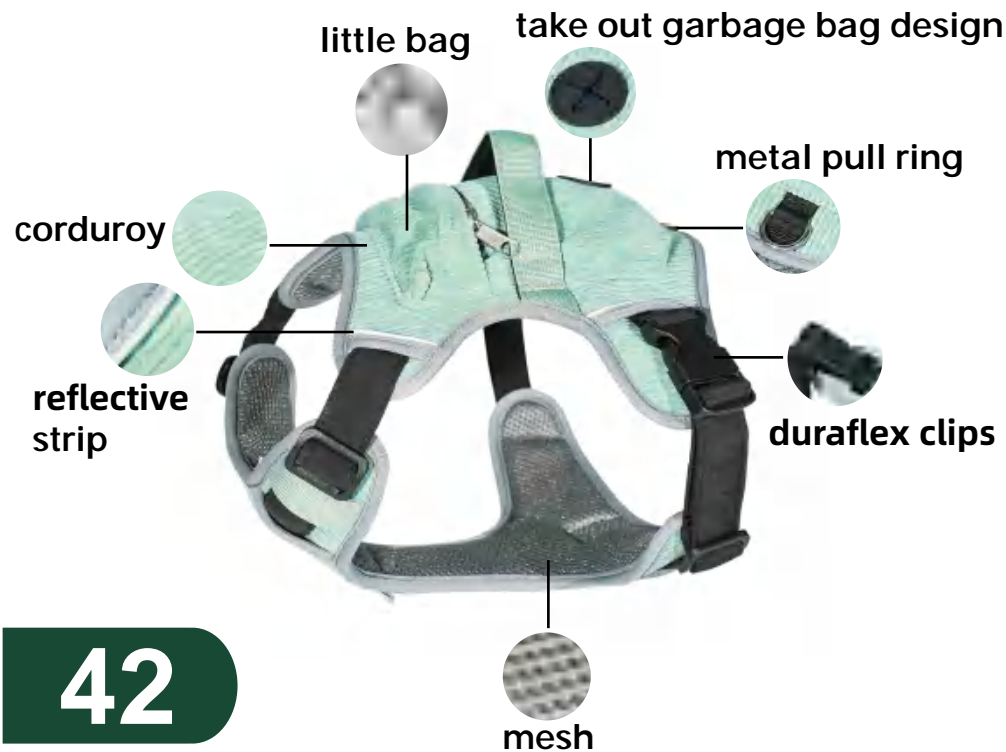

Size Chart
(manual measurement error of about 1-2cm is normal)

Corduroy Har- ness (With Little Bag)

42