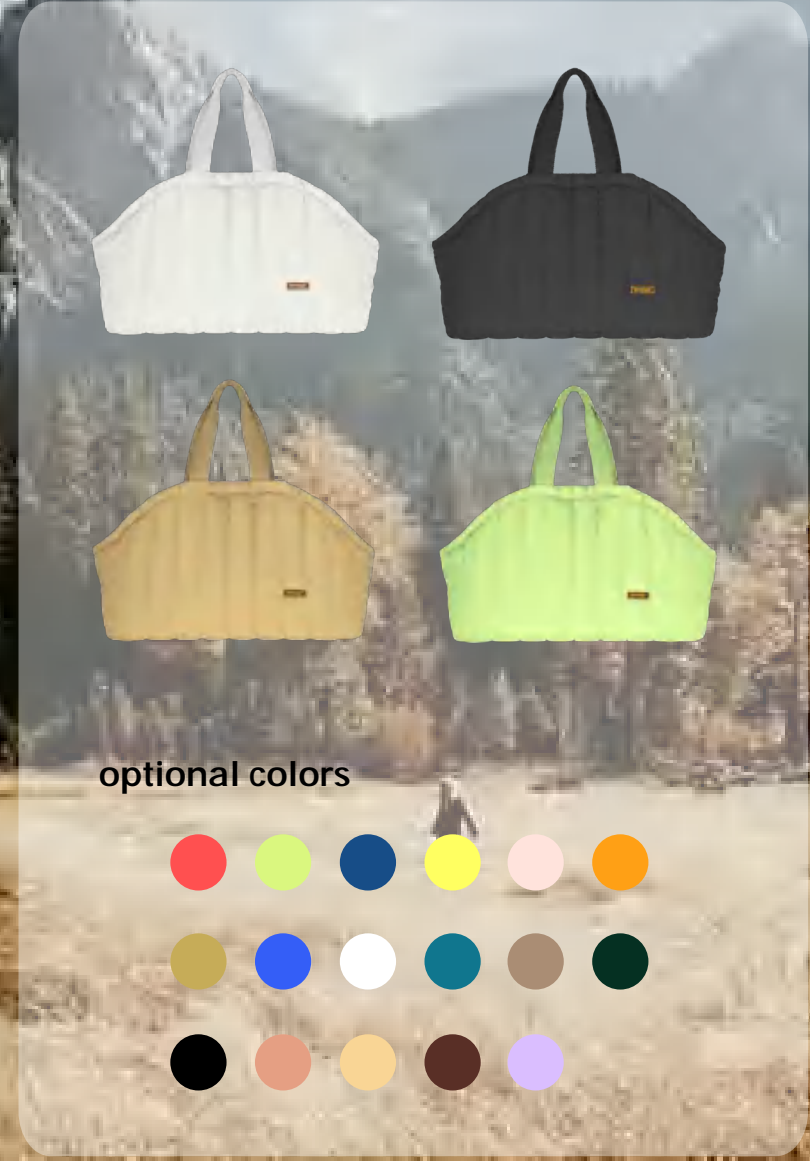

webbing handle

removable cushion

360° swivel latch

pocket

zipper

Material: antifouling cotton fabric

Size: 46x21x28cm

Color: khaki

Collapsible Center Console Pet Carrier (2)

cotton tape
handle

removable
shoulder strap

contains support
plate,
no deformation

nylon mesh

thick cushion

pocket

Material: cotton fabric

Size: 35.5x18x25.5cm

Color: gray

Hospice Pet Carrier

Material: waterproof and antifouling polyester

Size: 44x20x28cm

Color: 17 color

Lightweight Pet Tote Bag

Material: waterproof and antifouling polyester

Size: 40x19x28cm

Color: 17 color

Breathable Pet Carrier (1)

nylon mesh with zipper

removable shoulder strap

waterproof and anti-fouling polyester

Material: waterproof and antifouling polyester

Size: 45x25x23cm