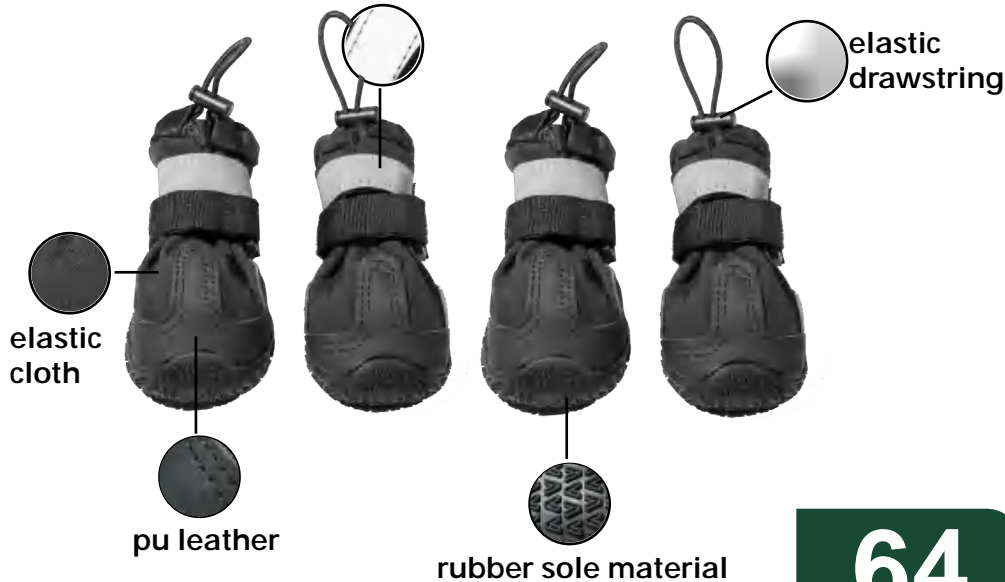

Sports Reflective Pet Boots

reflective material

VOYAGER
PET
Crafted for the Heart

Guangzhou
Voyager
Petproducts
Co.,ltd