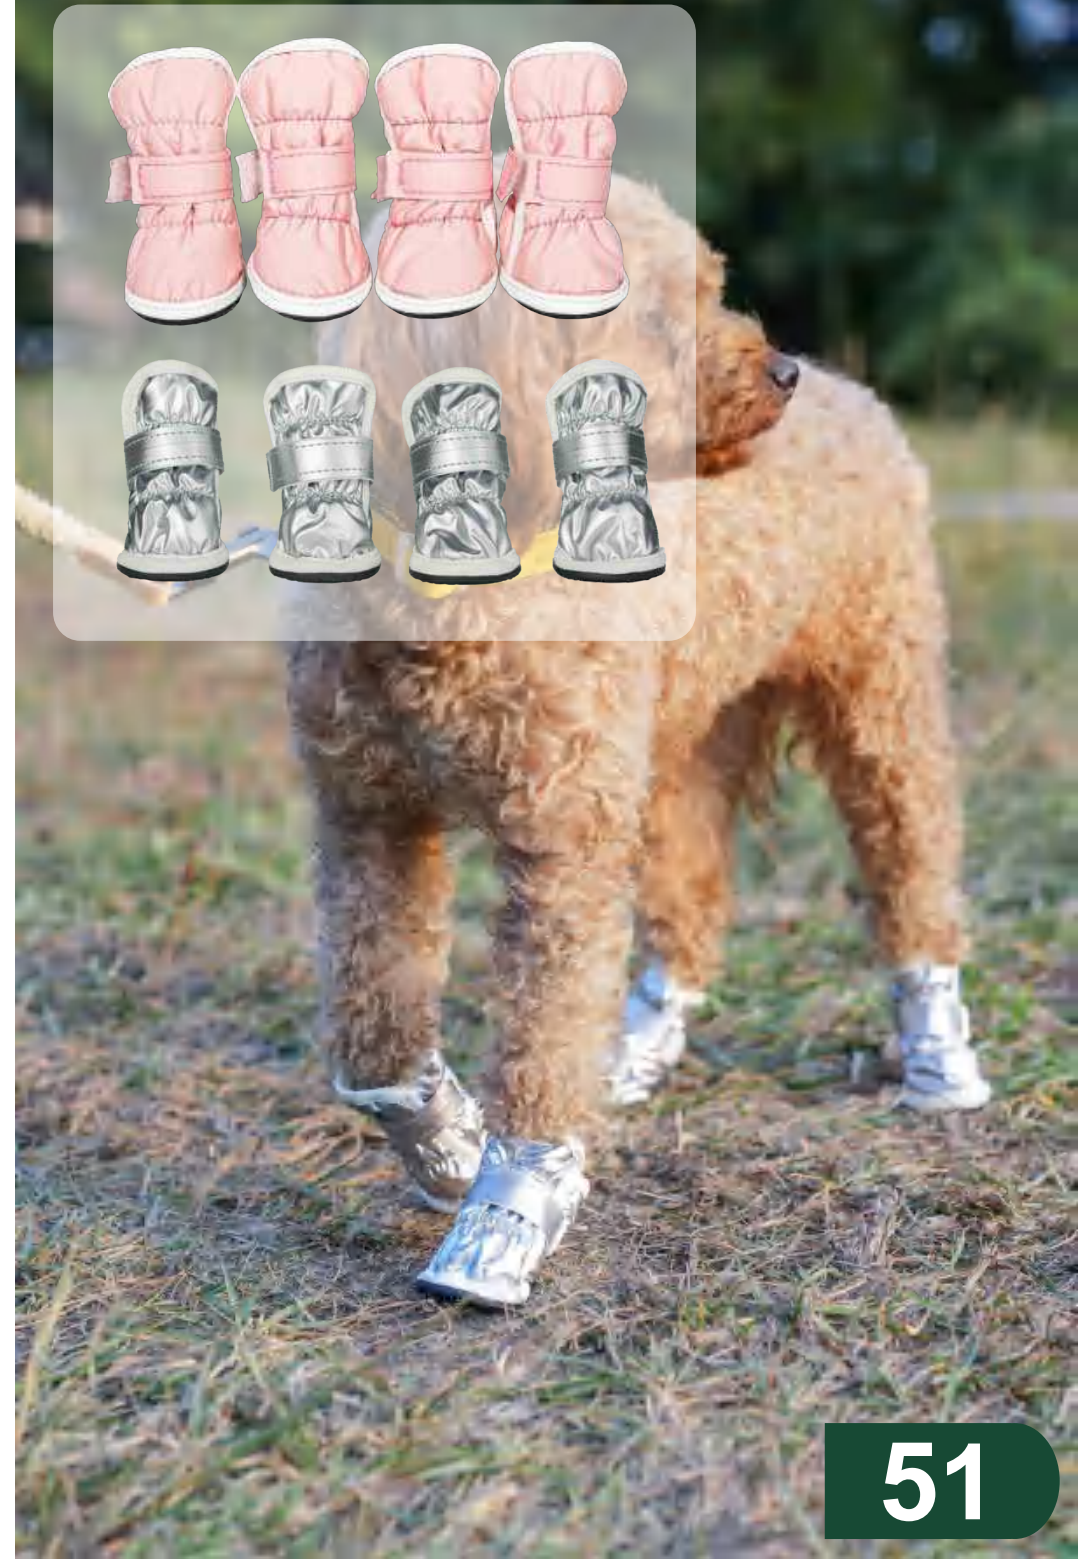

SIZE	INSIDE WIDTH OF SHOE(CM)	INSIDE LENGTH OF SHOE(CM)
3#	3.2	4.0
4#	3.6	4.5
5#	4.2	4.9
6#	4.6	5.5
7#	5.0	6.2