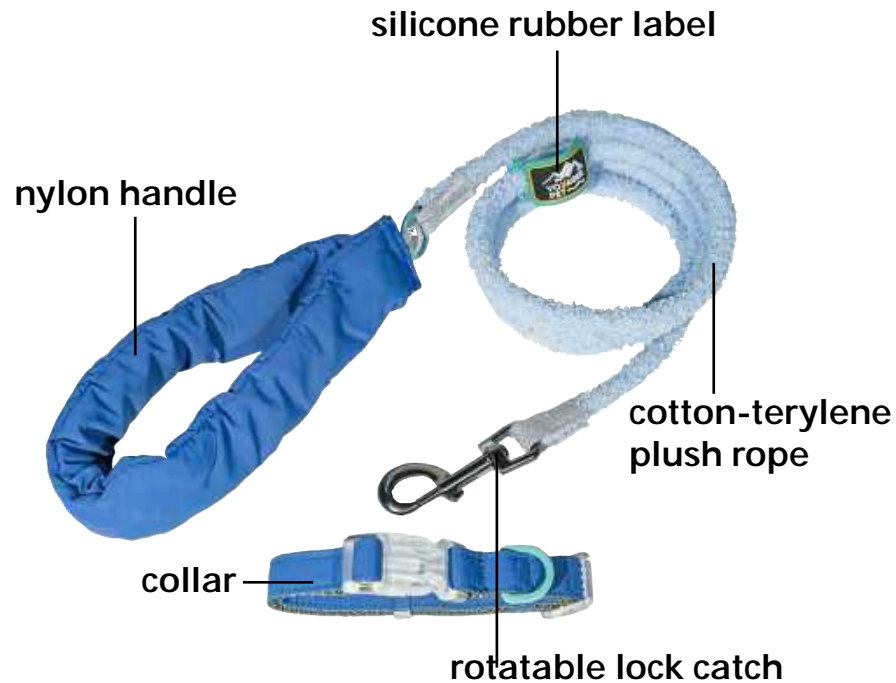

Model: VXB2309
Size: 21x7.5cm

Model: VXB2016
Size: 17x15cm

Model: VXB2017
Size: 15.5x11.5cm

Model: VXB2218
Size: 15x5x18cm

material: nylon,cotton-terylene

length: 150cm+22cm

color: red,yellow,green,blue

Colorful Plush Rope Leash+Collar