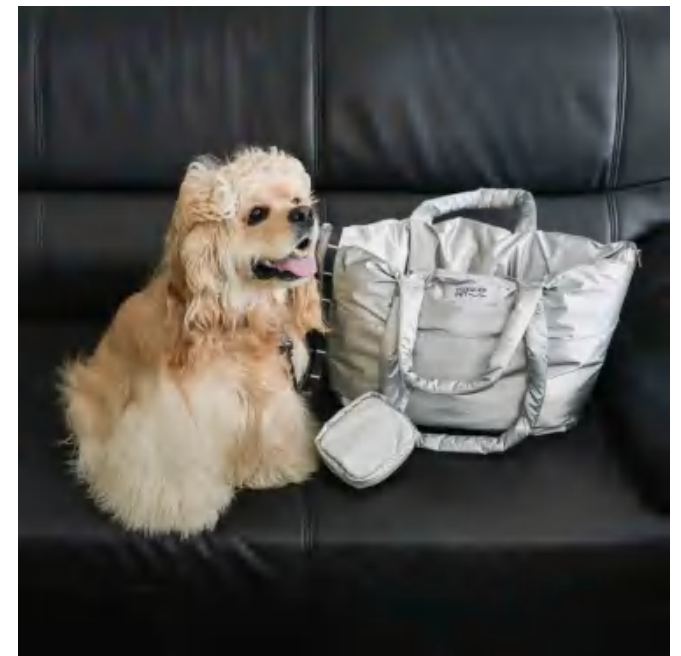

Travel Tote Pet Bag

Cotton Pet Bag

37cm

22cm

32cm

Pet Bag Carrier

48 X 45 X 47 cm

Size: 52x19x36cm