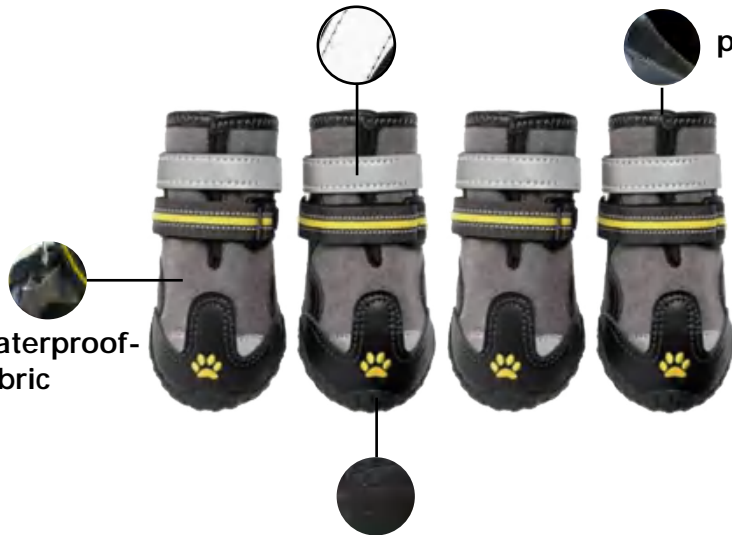

SIZE	PAW WIDTH (INCH)	RECOMMENDED WEIGHT(LBS)
2#	1.7	For 18-27
3#	1.9	For 23-33
4#	2.1	For 31-40
5#	2.3	For 41-60
6#	2.5	For 52-70
7#	2.7	For 66-90
8#	2.9	For 75-95

Waterproof Dog Boots

reflective material

padced lining

waterproof-
fabric

special durable sole