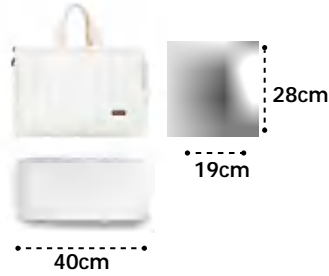

Size: 35.5x18x25.5cm

Color: gray

Hospice Pet Carrier

Material: waterproof and antifouling polyester

Size: 44x20x28cm

Color: 17 color

Lightweight Pet Tote Bag

Material: waterproof and antifouling polyester

Size: 40x19x28cm

Color: 17 color

Breathable Pet Carrier (1)

nylon mesh with zipper

removable shoulder strap

waterproof and anti-fouling polyester

Material: waterproof and antifouling polyester

Size: 45x25x23cm