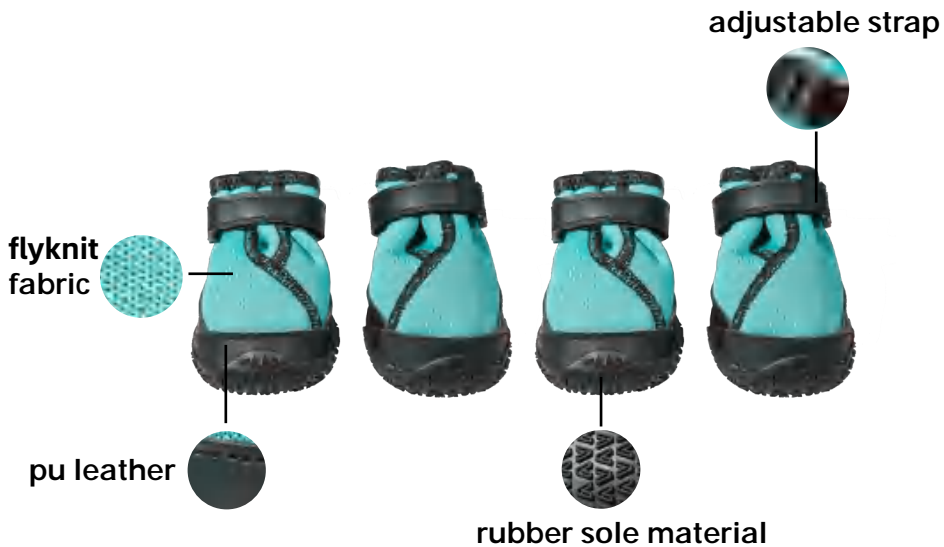

SIZE	INSIDE WIDTH OF SHOE(CM)	INSIDE LENGTH OF SHOE(FOOT)
1#	4.0	1.6
2#	4.5	1.8
3#	5.0	2.0
4#	5.5	2.2
5#	6.0	2.4
6#	6.5	2.6
7#	7.0	2.8
8#	7.5	3.0

Waterproof Flyknit Pet Boots