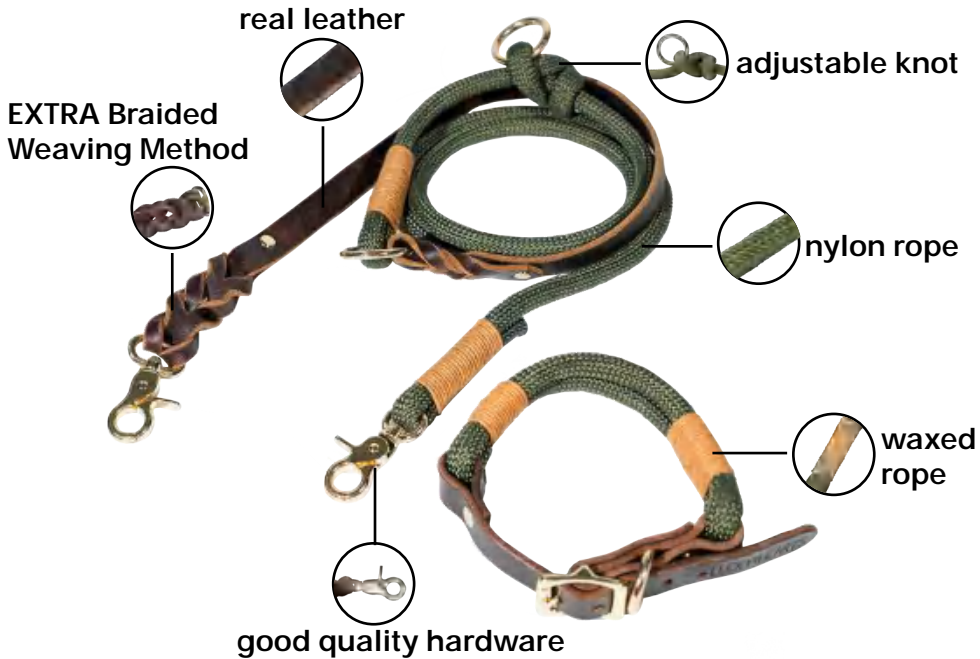

material: climbing grade nylon rope
length: 28cm+155cm
diameter: 1 cm

material: climbing grade nylon rope
length: 28cm+155cm
diameter: 1 cm

luminous green luminous orange 1.double-end fisherman's knot 2.double long rope

3.logo tag handle 4.aviation aluminum lock catch

material: nylon, real leather

length: 190cm

color: green+brown+orange

Leather & Nylon Rope Leash+Collar

material: waterproof and wear-resistant fabric

length: 120cm