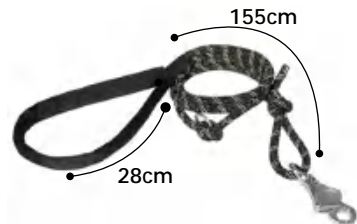

Model: VXB2309
Size: 21x7.5cm

Model: VXB2016
Size: 17x15cm

Model: VXB2017
Size: 15.5x11.5cm

Model: VXB2218
Size: 15x5x18cm

material: nylon,cotton-terylene

length: 150cm+22cm

color: red,yellow,green,blue

Colorful Plush Rope Leash+Collar

walking a dog at night is also very safe

Multipurpose/ Reflective/ Luminous Leash

material: climbing grade nylon rope
length: 220 cm
diameter: 1 cm

material: climbing grade nylon rop
length: 172cm+30cm
diameter: 1 cm

material: climbing grade nylon rope
length: 28cm+155cm
diameter: 1 cm

material: climbing grade nylon rope
length: 28cm+155cm
diameter: 1 cm

luminous green luminous orange 1.double-end fisherman's knot 2.double long rope

3.logo tag handle 4.aviation aluminum lock catch

material: nylon, real leather

length: 190cm

color: green+brown+orange

Leather & Nylon Rope Leash+Collar

material: waterproof and wear-resistant fabric

length: 120cm