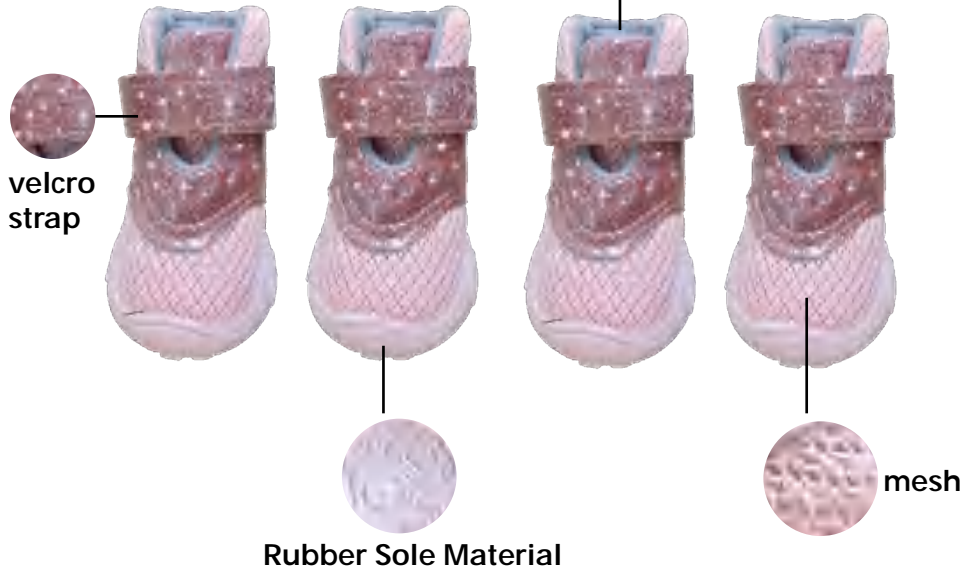

Sports Flyknit Dog Shoes

smooth liner

breathable flyknit

velcro strap

cushioned, slip-resistant sole

SIZE	INSIDE WIDTH OF SHOE(CM)	INSIDE LENGTH OF SHOE(CM)
1#	3.1	4.0
2#	3.5	4.5
3#	3.8	4.7
4#	4.0	5.0
5#	4.6	5.3
6#	5.0	5.8

Classic Canvas Dog Sneakers

58

SIZE	INSIDE WIDTH OF SHOE(CM)	INSIDE LENGTH OF SHOE(CM)
1#	3.1	4.0
2#	3.5	4.5
3#	3.8	4.7
4#	4.0	5.0
5#	4.6	5.3
6#	5.0	5.8

Classic Canvas Dog Sneakers

polar fleece lining

SIZE	INSIDE WIDTH OF SHOE(CM)	INSIDE LENGTH OF SHOE(CM)
1#	3.1	4.0
2#	3.5	4.5
3#	3.8	4.7
4#	4.0	5.0
5#	4.6	5.3
6#	5.0	5.8