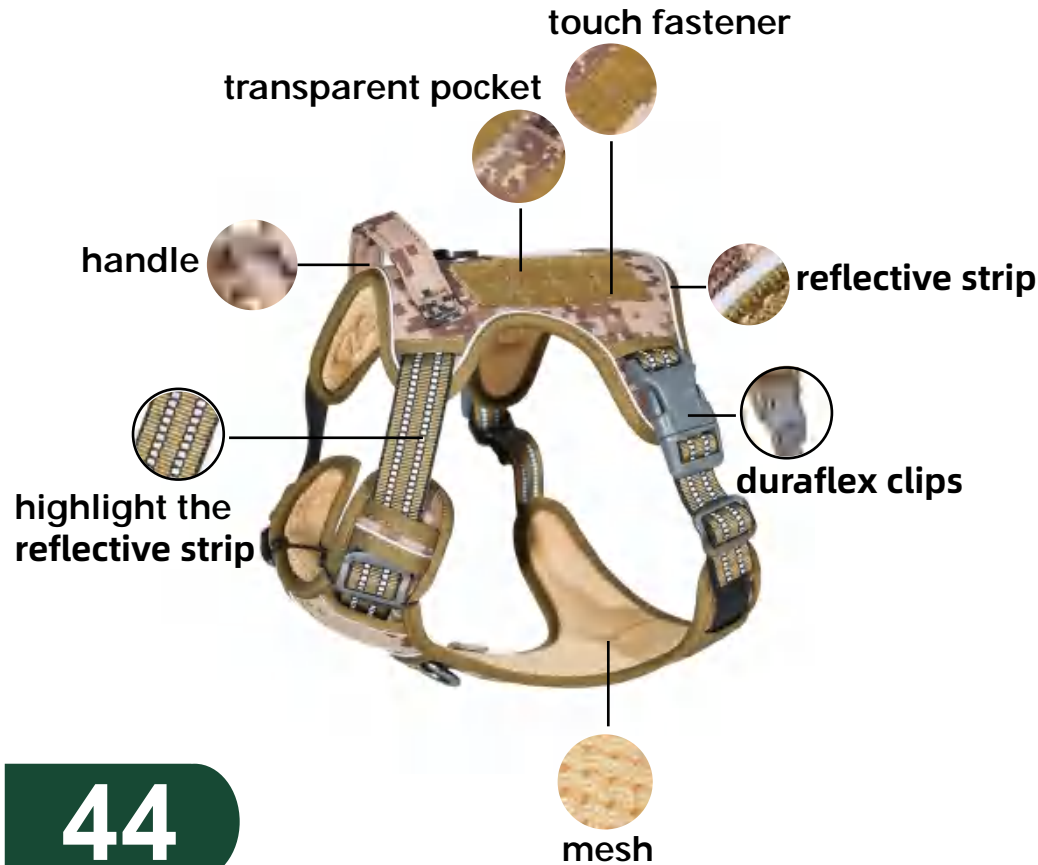

Tactical Harness

Model: VYB2322
Size: S/M/L