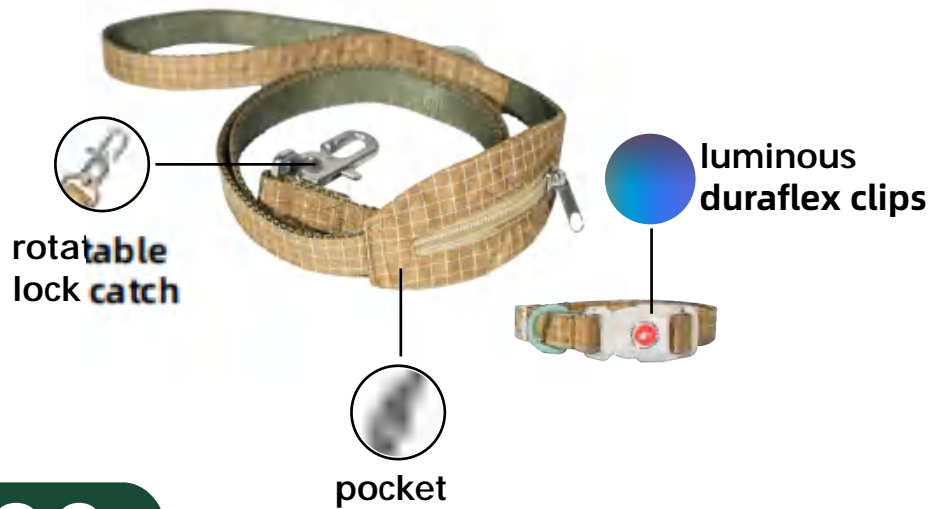

material: waterproof and wear-resistant fabric

length: 120cm

color: khaki, green

Leather & Nylon Rope Leash+Collar

36