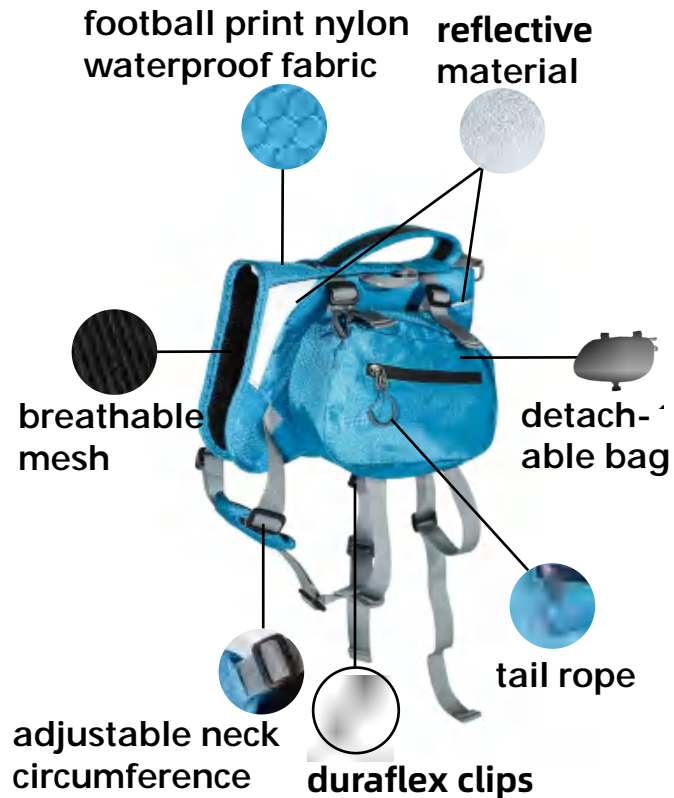

Size Chart

(manual measurement error of about 1-2cm is normal)

SIZE	Chest Circumference	Neck Circumference	Back Length
XXS	33-43cm	27-32.5cm	17.7cm
XS	43-56cm	31-41cm	25cm
S	56-69cm	38-50cm	28cm
M	69-81cm	45-59cm	35.5cm
L	81-91cm	53-68cm	47cm
XL	91-107cm	58-75cm	47cm

Waterproof Camel Bag