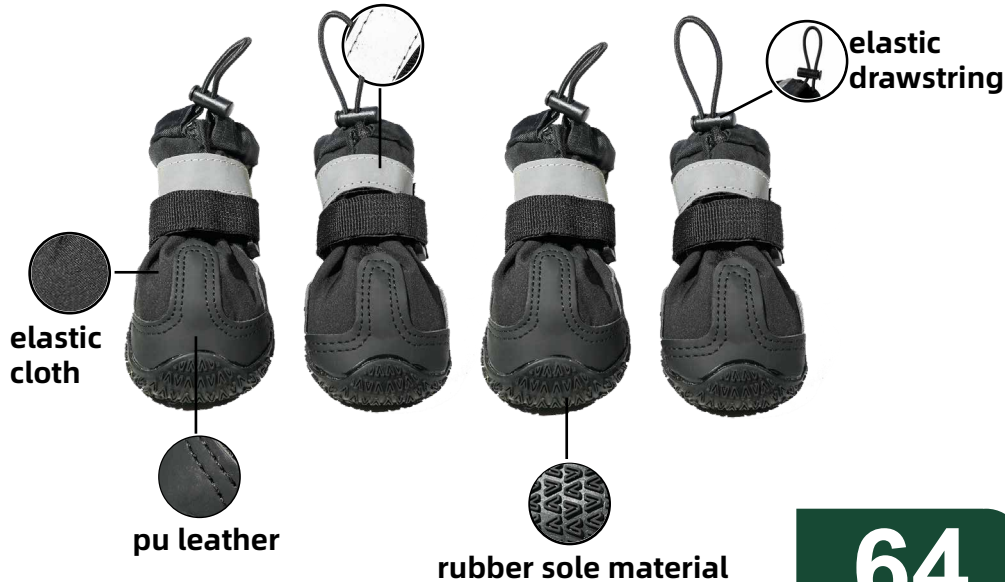

cushioned, slip-resistant sole

62

SIZE	INSIDE WIDTH OF SHOE(CM)	INSIDE LENGTH OF SHOE(FOOT)
1#	4.0	1.6
2#	4.5	1.8
3#	5.0	2.0
4#	5.5	2.2
5#	6.0	2.4
6#	6.5	2.6
7#	7.0	2.8
8#	7.5	3.0

Waterproof Flyknit Pet Boots

SIZE	INSIDE WIDTH OF SHOE(CM)	INSIDE LENGTH OF SHOE(FOOT)
1#	4.0	1.6
2#	4.5	1.8
3#	5.0	2.0
4#	5.5	2.2
5#	6.0	2.4
6#	6.5	2.6
7#	7.0	2.8
8#	7.5	3.0

Sports Reflective Pet Boots

reflective material

VOYAGER
PET
Crafted for the Heart