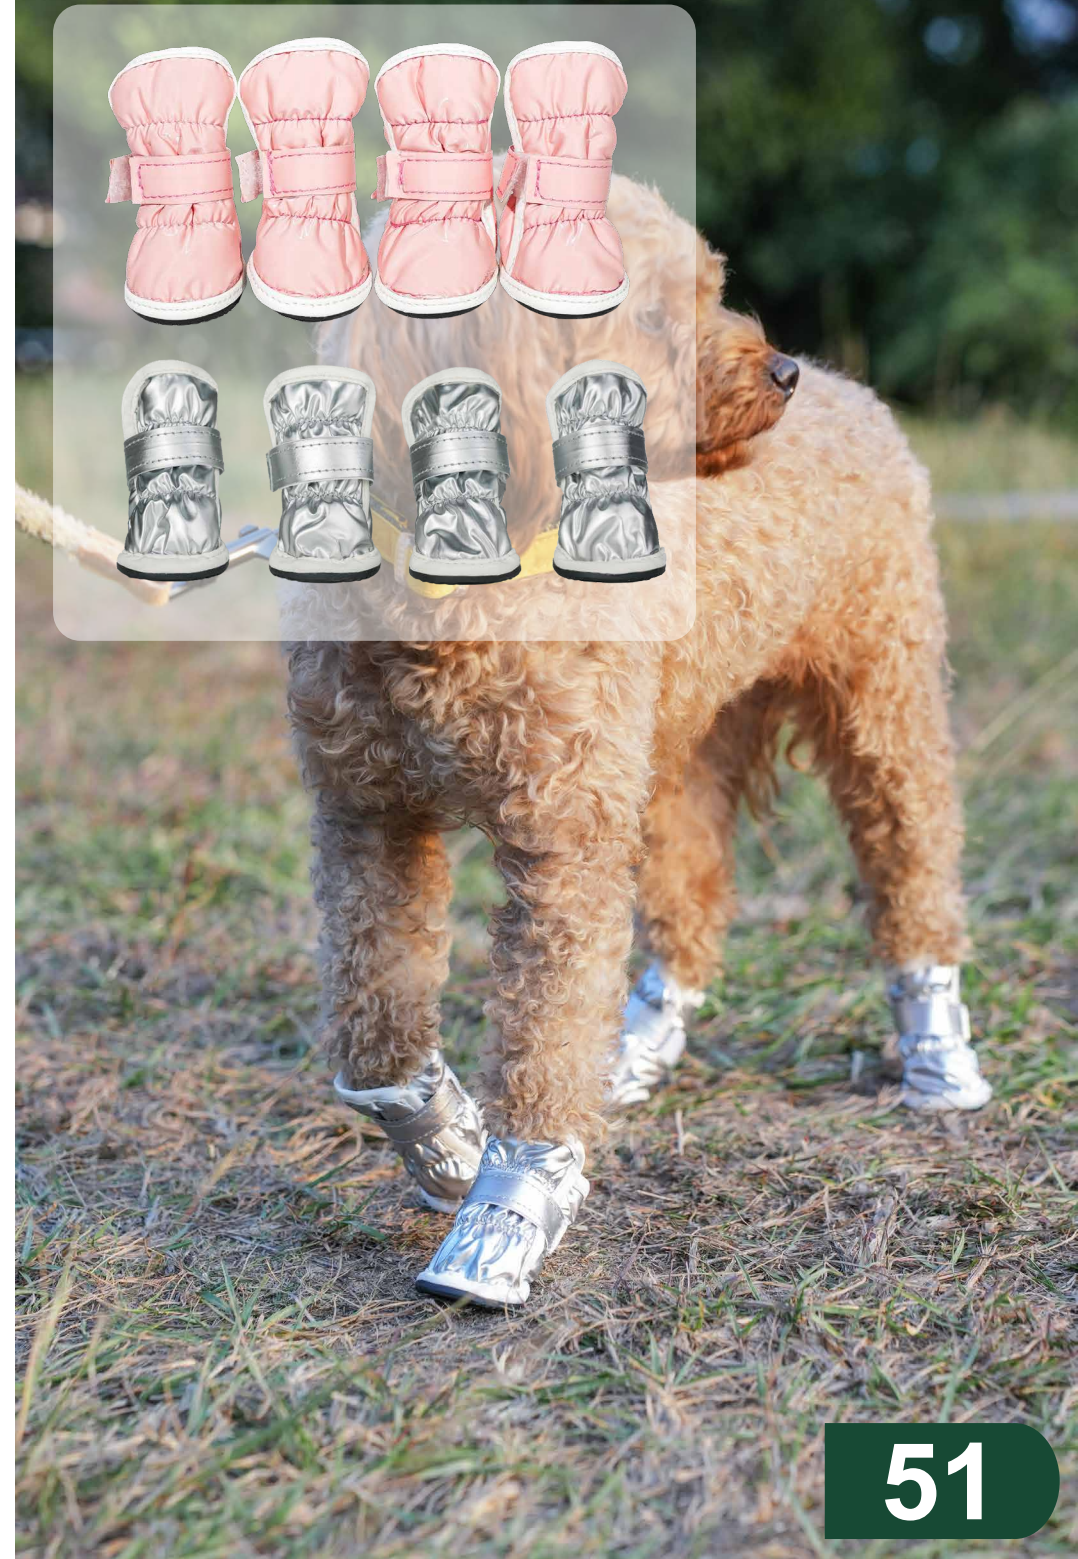

SIZE	INSIDE WIDTH OF SHOE(CM)	INSIDE LENGTH OF SHOE(CM)
3#	3.2	4.0
4#	3.6	4.5
5#	4.2	4.9
6#	4.6	5.5
7#	5.0	6.2

Waterproof Down Pet Boots

PU polyester

elastic stitching

rubber sole