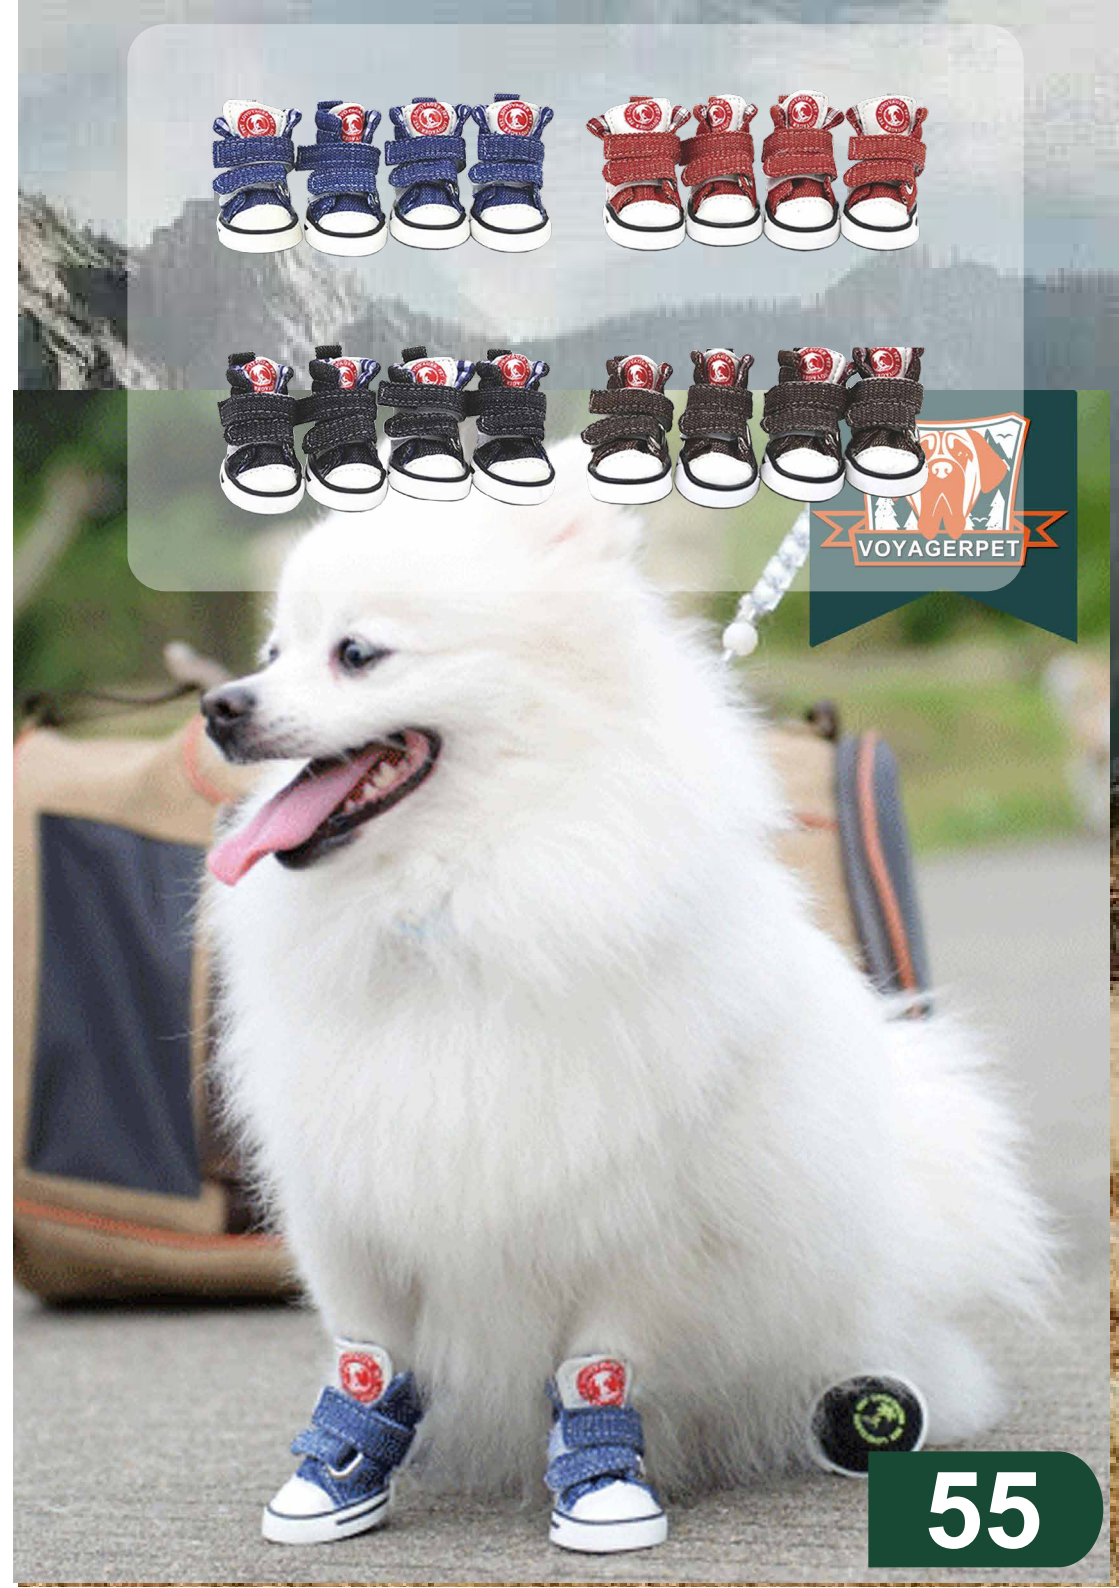

waterproof fabric

velcro strap

anti-slip sole

54

SIZE	INSIDE WIDTH OF SHOE(CM)	INSIDE LENGTH OF SHOE(CM)
3#	3.2	4.0
4#	3.6	4.5
5#	4.2	4.9
6#	4.6	5.5
7#	5.0	6.2

Classic Canvas Dog Sneakers

velcro strap

cotton lining

Non-slip Soft Sole

SIZE	INSIDE WIDTH OF SHOE(CM)	INSIDE LENGTH OF SHOE(CM)
3#	3.2	4.0
4#	3.6	4.5
5#	4.2	4.9
6#	4.6	5.5
7#	5.0	6.2

Cute Strawberry Canvas Pet Shoes

comfortable lining

velcro strap

cute design