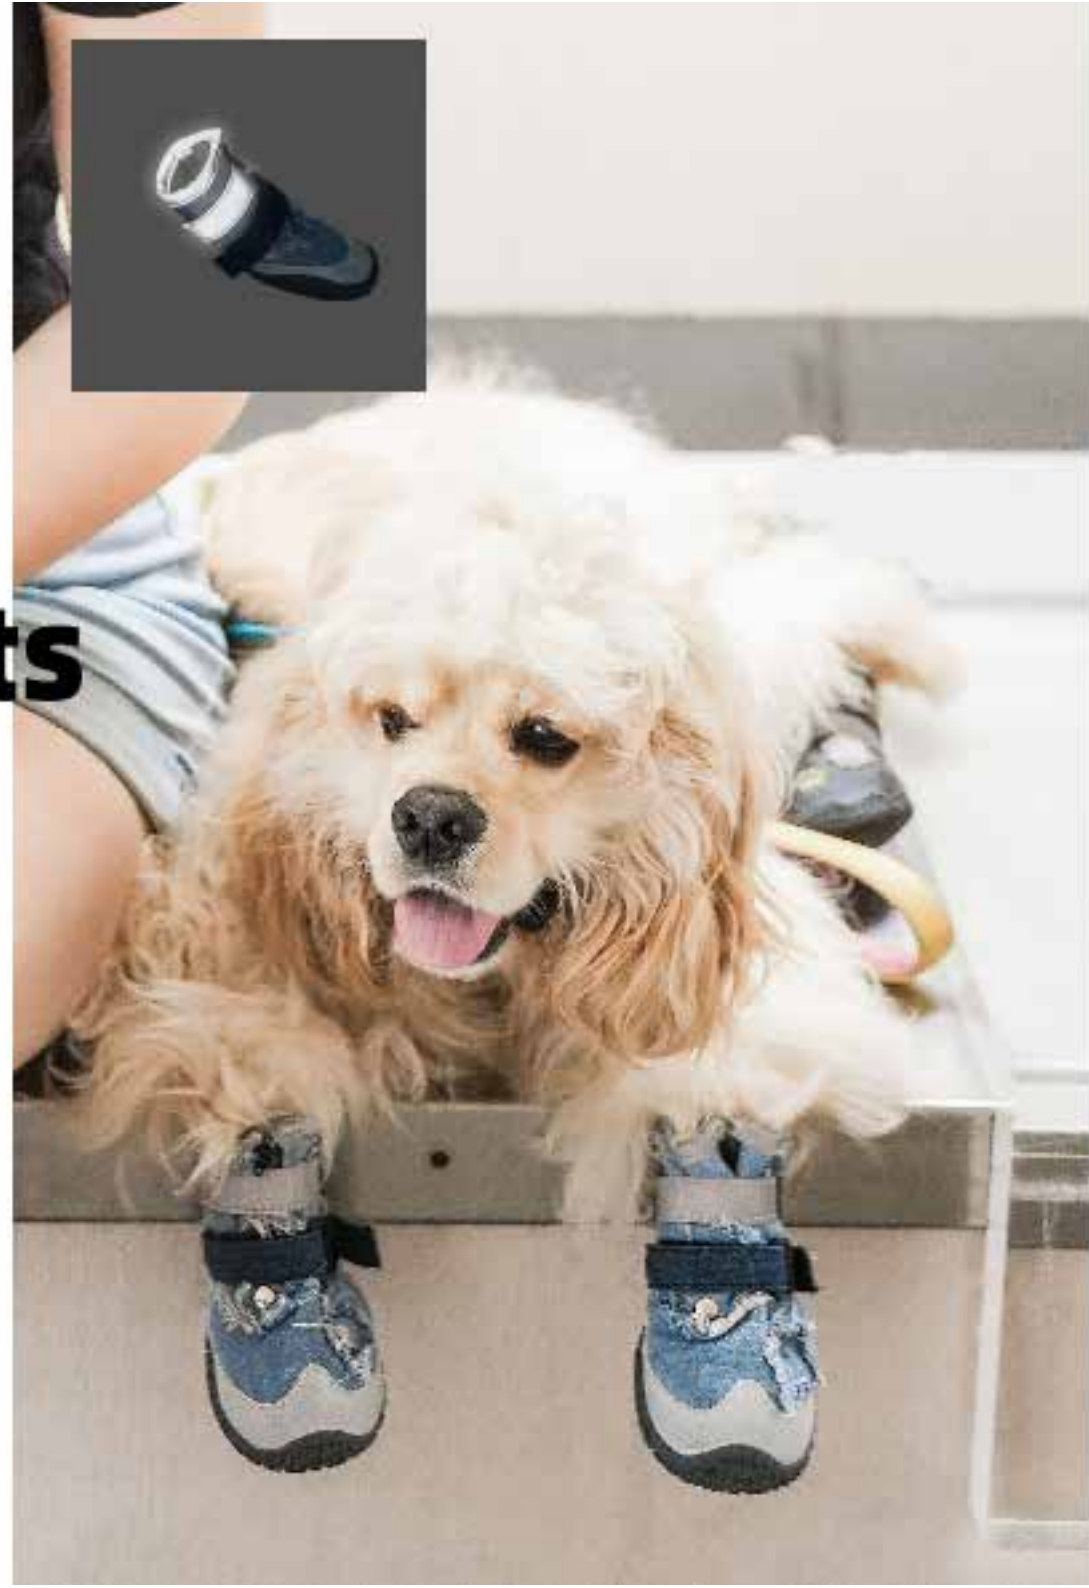

Denim Pet Boots