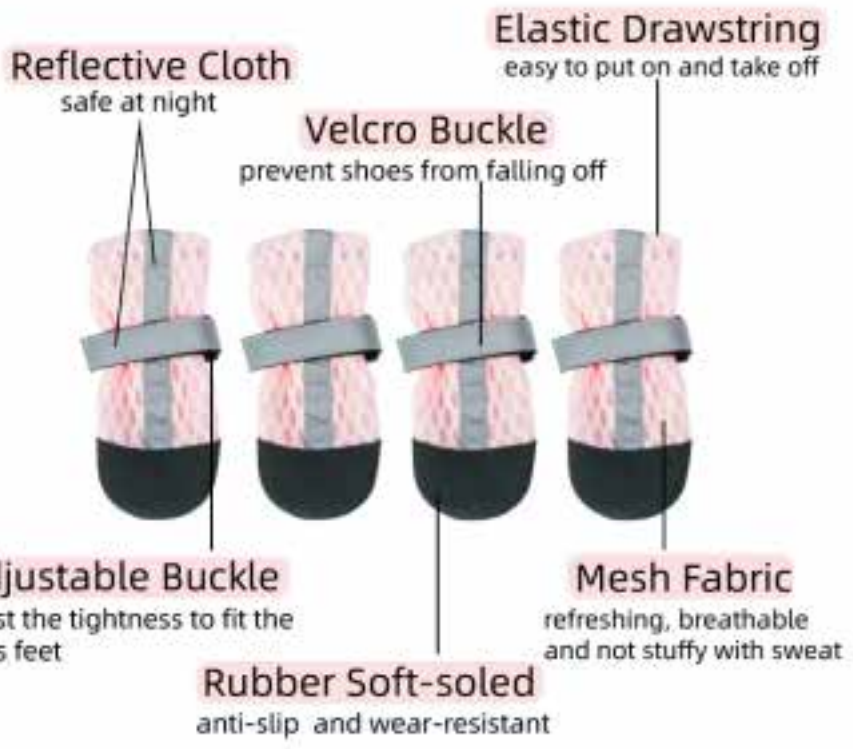

Mesh Soft-soled Dog Shoes