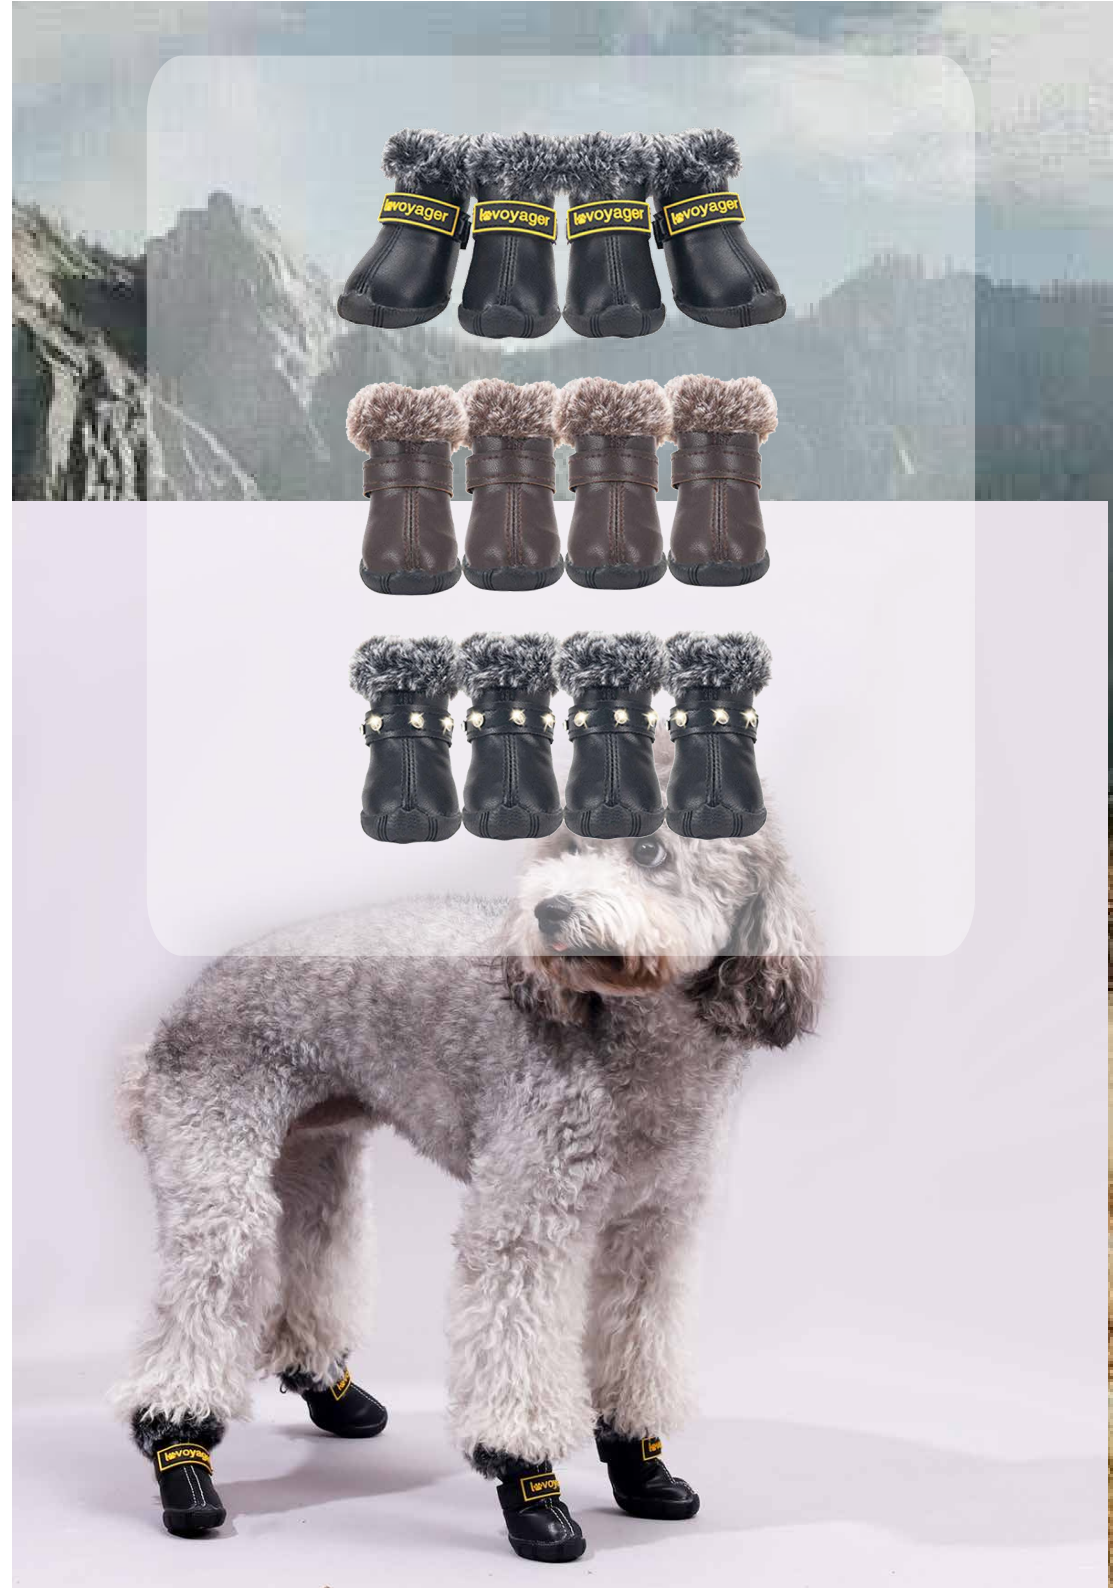

SIZE	INSIDE WIDTH OF SHOE(CM)	INSIDE LENGTH OF SHOE(CM)
1#	3.1	4.0
2#	3.5	4.5
3#	3.8	4.7
4#	4.0	5.0
5#	4.6	5.3
6#	5.0	5.8

Waterproof Plush Leather Boots

thoughtful tongue design

plush

cushioned, slip-resistant sole

62