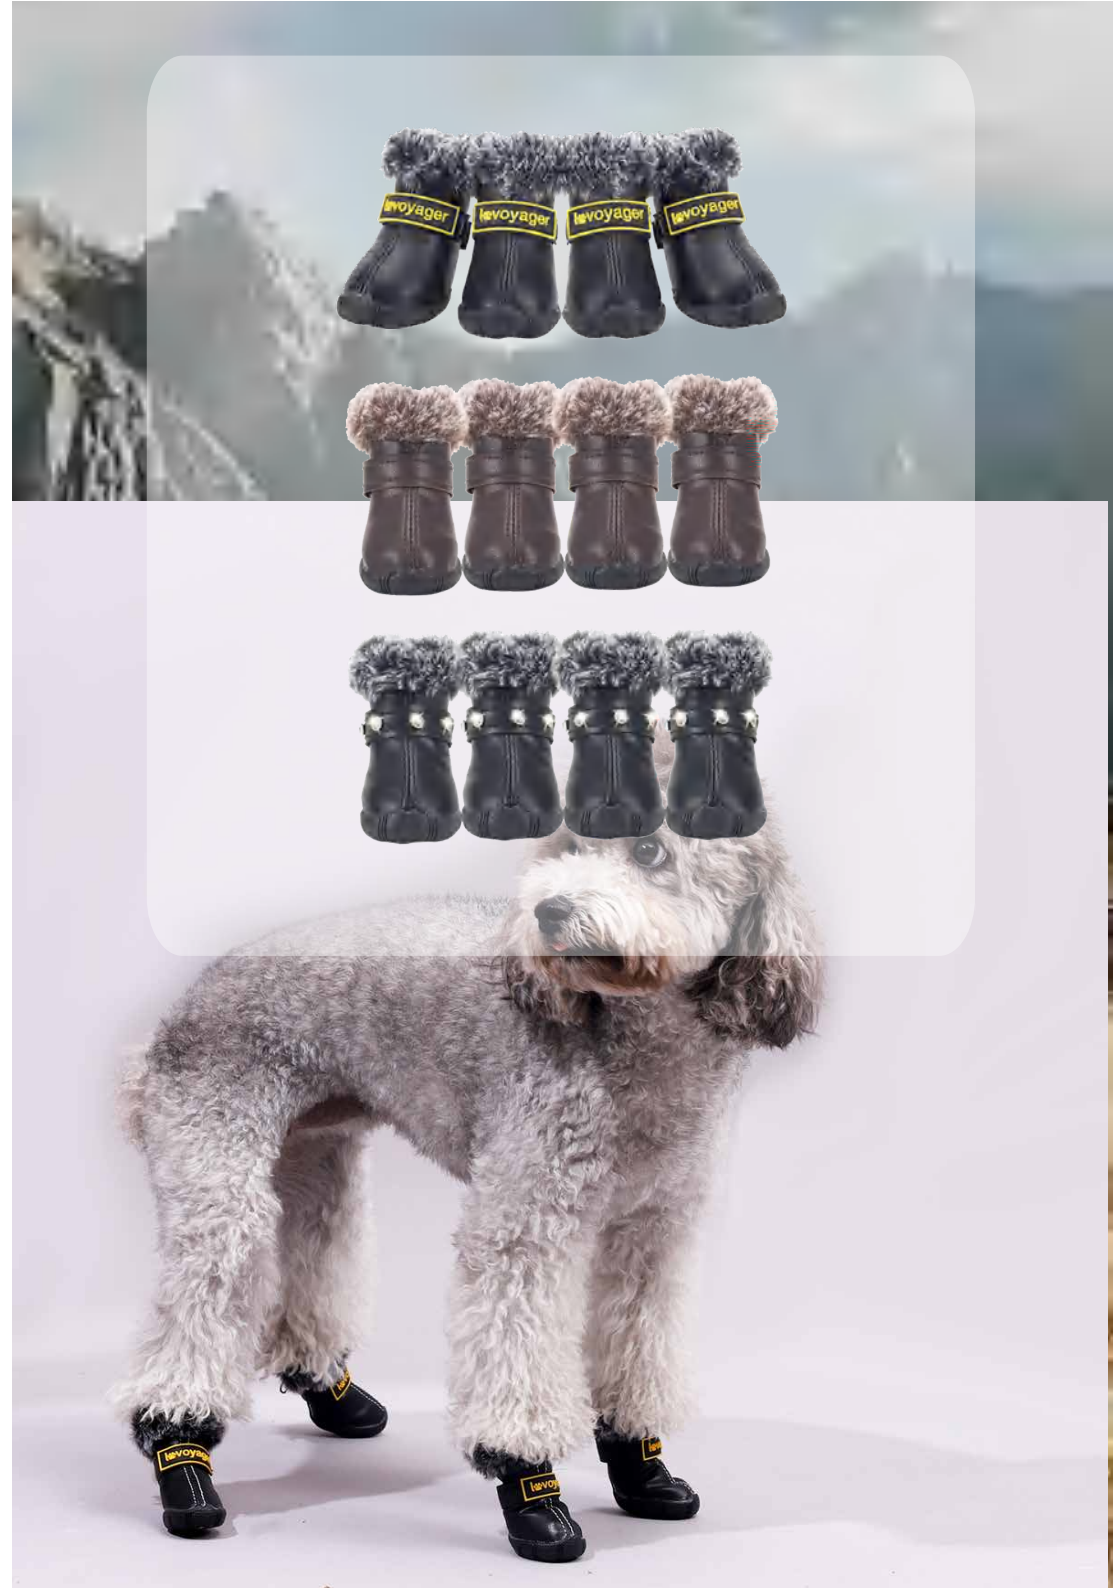

SIZE	INSIDE WIDTH OF SHOE(CM)	INSIDE LENGTH OF SHOE(CM)
1#	3.1	4.0
2#	3.5	4.5
3#	3.8	4.7
4#	4.0	5.0
5#	4.6	5.3
6#	5.0	5.8

Waterproof Plush Leather Boots

thoughtful tongue design

plush

cushioned, slip-resistant sole

62