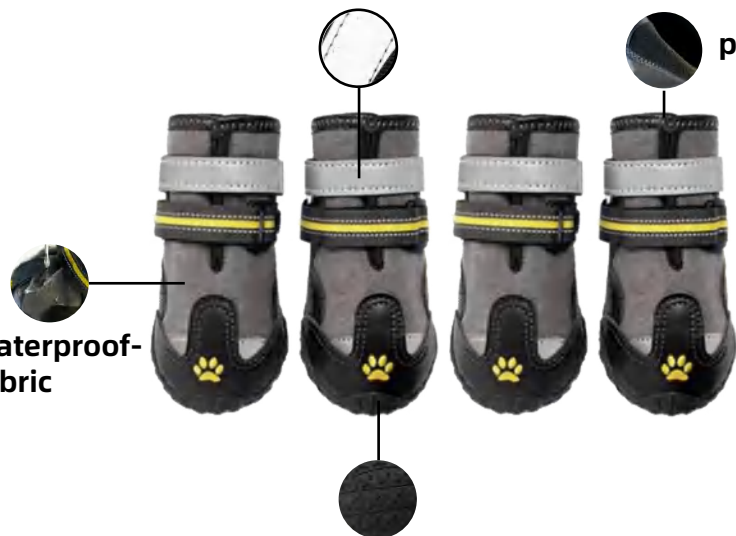

rubber sole

SIZE	INSIDE WIDTH OF SHOE(CM)	INSIDE LENGTH OF SHOE(CM)
3#	4.2	4.2
4#	4.6	4.6
5#	4.8	4.8
6#	5.4	5.4
7#	6.0	6.0

Warm Waterproof Plush Boots

long plush wrapping

elastic drawstring

waterproof fabric

Non-slip Soft Sole

SIZE	PAW WIDTH (INCH)	RECOMMENDED WEIGHT(LBS)
2#	1.7	For 18-27
3#	1.9	For 23-33
4#	2.1	For 31-40
5#	2.3	For 41-60
6#	2.5	For 52-70
7#	2.7	For 66-90
8#	2.9	For 75-95

Waterproof Dog Boots

reflective material

padced lining

waterproof-fabric

special durable sole

SIZE	INSIDE WIDTH OF SHOE(CM)	INSIDE LENGTH OF SHOE(CM)
S	4.0	3.5
M	4.5	4.0
L	5.0	4.4
XL	5.5	4.9

Soft-soled Boots

reflective material

waterproof fabric

velcro strap

anti-slip sole

54

SIZE	INSIDE WIDTH OF SHOE(CM)	INSIDE LENGTH OF SHOE(CM)
3#	3.2	4.0
4#	3.6	4.5
5#	4.2	4.9
6#	4.6	5.5
7#	5.0	6.2

Classic Canvas Dog Sneakers

velcro strap

cotton lining