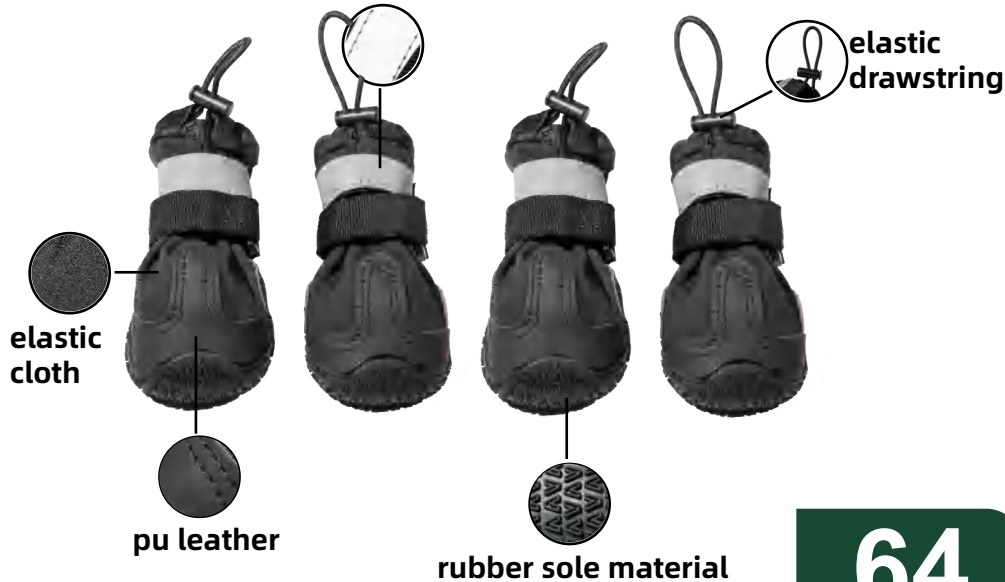

Luminous Knob Dog Shoes

SIZE	INSIDE WIDTH OF SHOE(CM)	INSIDE LENGTH OF SHOE(CM)
1#	3.1	4.0
2#	3.5	4.5
3#	3.8	4.7
4#	4.0	5.0
5#	4.6	5.3
6#	5.0	5.8

Waterproof Plush Leather Boots

thoughtful tongue design

plush

cushioned, slip-resistant sole

62

SIZE	INSIDE WIDTH OF SHOE(CM)	INSIDE LENGTH OF SHOE(FOOT)
1#	4.0	1.6
2#	4.5	1.8
3#	5.0	2.0
4#	5.5	2.2
5#	6.0	2.4
6#	6.5	2.6
7#	7.0	2.8
8#	7.5	3.0

Waterproof Flyknit Pet Boots

SIZE	INSIDE WIDTH OF SHOE(CM)	INSIDE LENGTH OF SHOE(FOOT)
1#	4.0	1.6
2#	4.5	1.8
3#	5.0	2.0
4#	5.5	2.2
5#	6.0	2.4
6#	6.5	2.6
7#	7.0	2.8
8#	7.5	3.0

Sports Reflective Pet Boots

reflective material

VOYAGER
PET
Crafted for the Heart