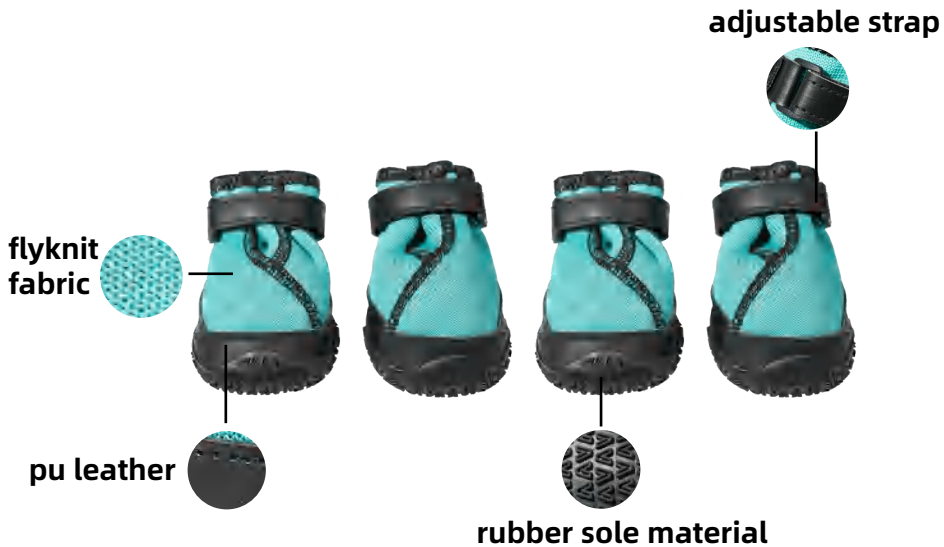

cushioned, slip-resistant sole

62

SIZE	INSIDE WIDTH OF SHOE(CM)	INSIDE LENGTH OF SHOE(FOOT)
1#	4.0	1.6
2#	4.5	1.8
3#	5.0	2.0
4#	5.5	2.2
5#	6.0	2.4
6#	6.5	2.6
7#	7.0	2.8
8#	7.5	3.0

Waterproof Flyknit Pet Boots

SIZE	INSIDE WIDTH OF SHOE(CM)	INSIDE LENGTH OF SHOE(FOOT)
1#	4.0	1.6
2#	4.5	1.8
3#	5.0	2.0
4#	5.5	2.2
5#	6.0	2.4
6#	6.5	2.6
7#	7.0	2.8
8#	7.5	3.0

Sports Reflective Pet Boots

reflective material

VOYAGER
PET
Crafted for the Heart