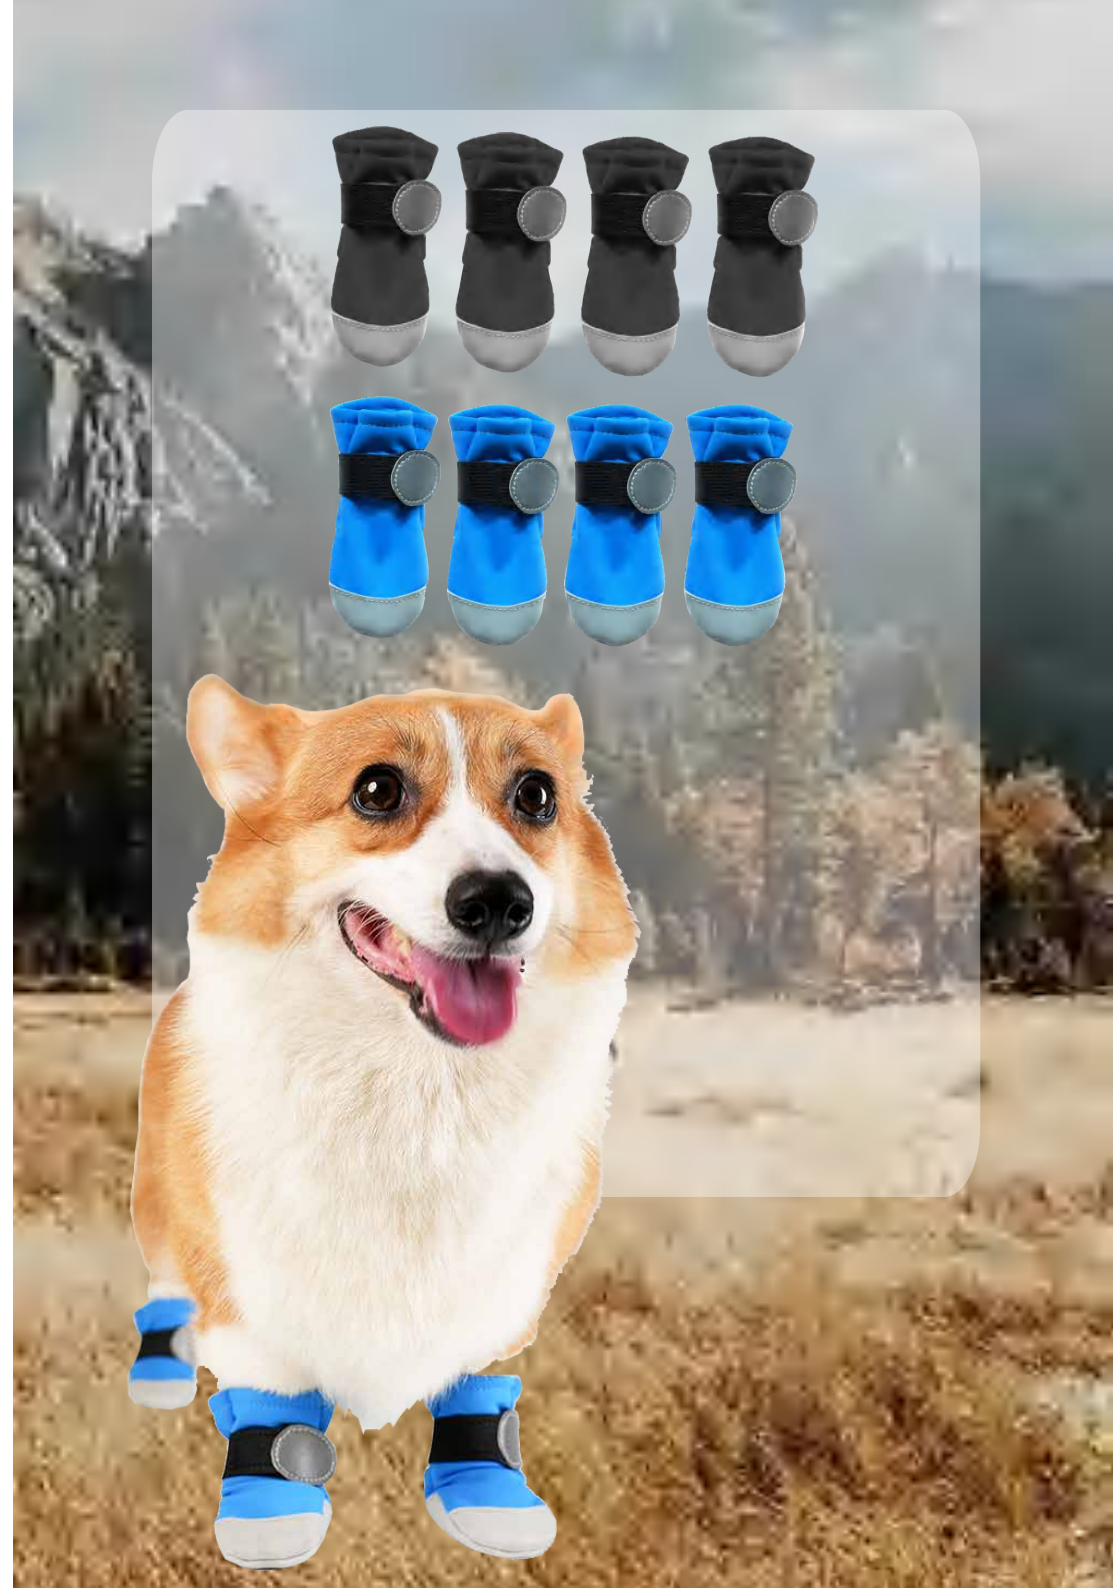

waterproof fabric

velcro strap

anti-slip sole

54

SIZE	INSIDE WIDTH OF SHOE(CM)	INSIDE LENGTH OF SHOE(CM)
3#	3.2	4.0
4#	3.6	4.5
5#	4.2	4.9
6#	4.6	5.5
7#	5.0	6.2

Classic Canvas Dog Sneakers

velcro strap

cotton lining

Non-slip Soft Sole

SIZE	INSIDE WIDTH OF SHOE(CM)	INSIDE LENGTH OF SHOE(CM)
3#	3.2	4.0
4#	3.6	4.5
5#	4.2	4.9
6#	4.6	5.5
7#	5.0	6.2

Cute Strawberry Canvas Pet Shoes

comfortable lining

velcro strap

cute design