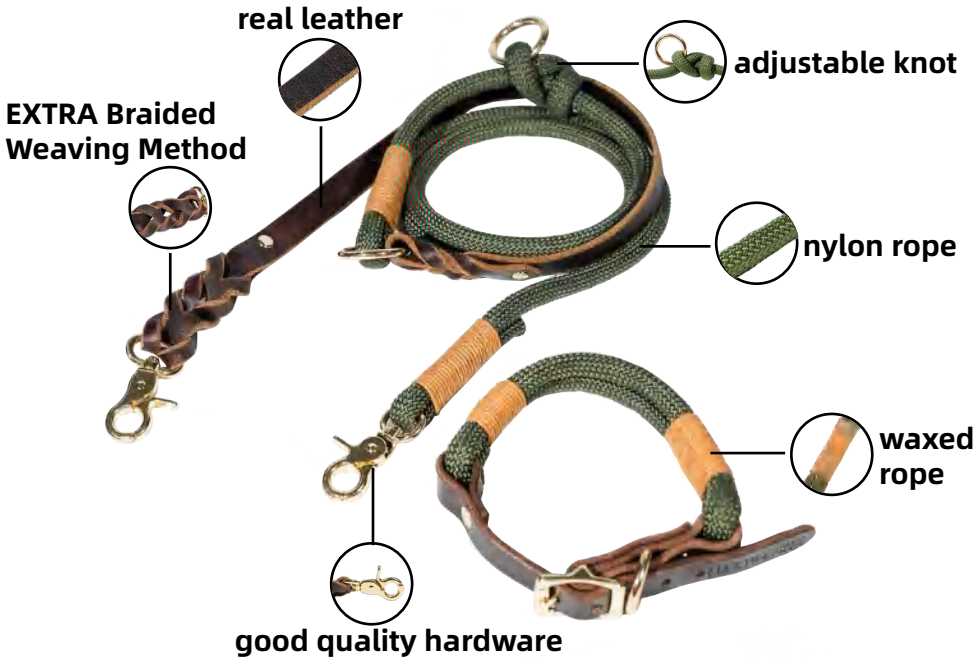

**material:** climbing grade nylon rope  
**length:** 28cm+155cm  
**diameter:** 1 cm

**material:** climbing grade nylon rope  
**length:** 28cm+155cm  
**diameter:** 1 cm

luminous green

luminous orange

1.double-end fisherman's knot

2.double long rope

3.logo tag handle

4.aviation aluminum lock catch

**material:** nylon, real leather

**length:** 190cm

**color:** green+brown+orange

# Leather & Nylon Rope Leash+Collar

**material:** waterproof and wear-resistant fabric

**length:** 120cm

**color:** khaki, green