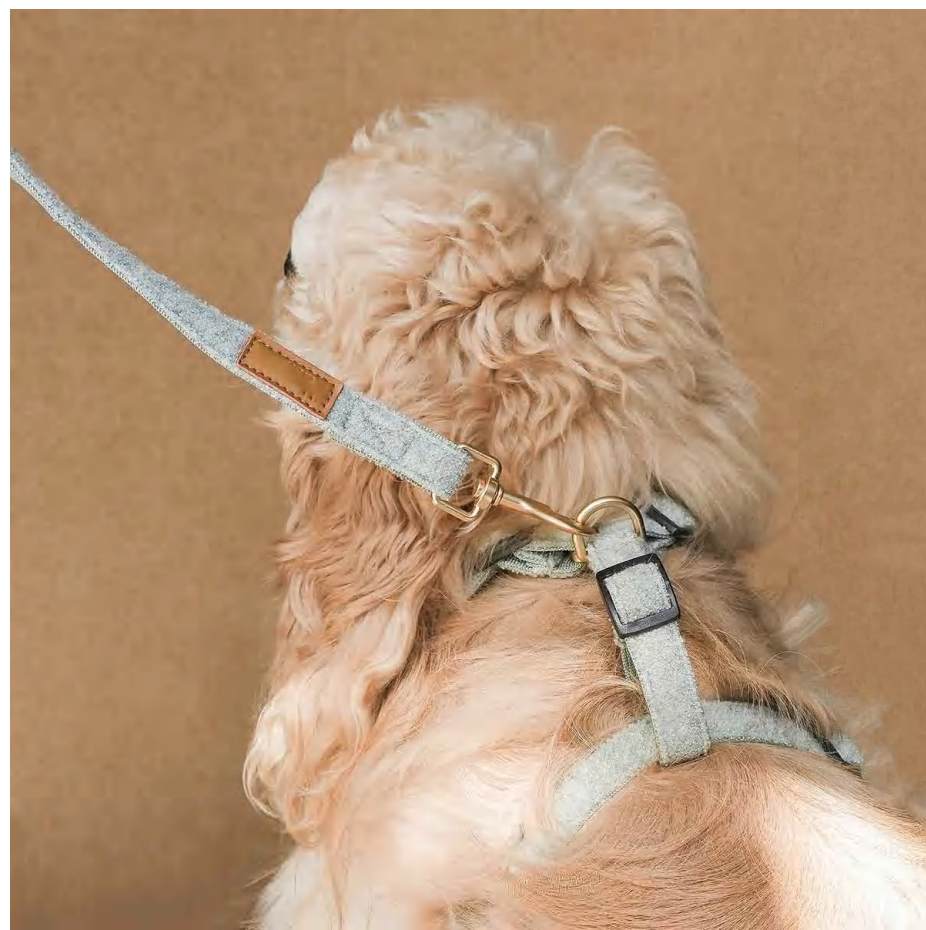

neck size	chest size	w.g for dog
S	32-36cm	36-48cm	1.5-3.5kgs
M	38-44cm	41-54cm	3.5-7.5kgs
L	42-51cm	46-61cm	7.5-15kgs

Harness