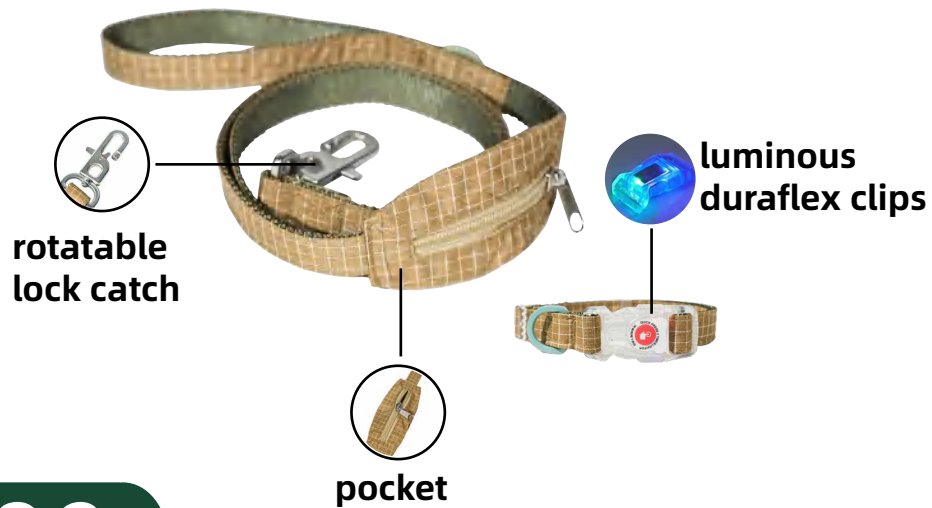

2.double long rope

3.logo tag handle

4.aviation aluminum lock catch

**material:** nylon, real leather

**length:** 190cm

**color:** green+brown+orange

# Leather & Nylon Rope Leash+Collar

**material:** waterproof and wear-resistant fabric

**length:** 120cm

**color:** khaki, green

# Leather & Nylon Rope Leash+Collar

36

**material:** leather

**material:** leather

**length:** 51-61cm x 4.8cm x 8mm

**length:** 34-44cm x 2.4cm x 5mm

**color:** dark brown

**color:** dark brown