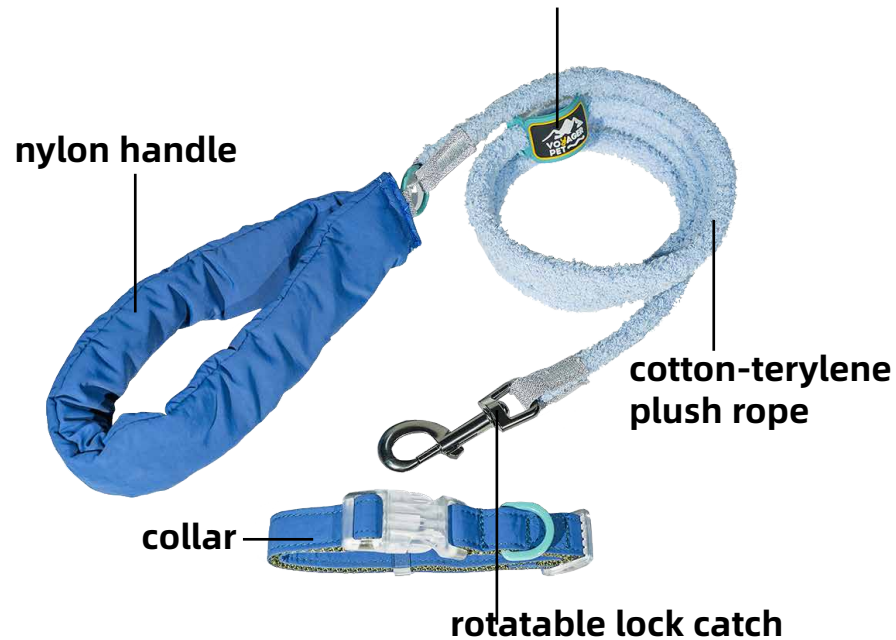

**Model:** VXB2218  
**Size:** 15x5x18cm

**material:** nylon,cotton-terylene

**length:**150cm+22cm

**color:** red,yellow,green,blue

# Colorful Plush Rope Leash+Collar

silicone rubber label

34

walking a dog at night is also very safe

# Multipurpose/ Reflective/ Luminous Leash

**material:** climbing grade nylon rope  
**length:** 220 cm  
**diameter:** 1 cm

**material:** climbing grade nylon rop  
**length:** 172cm+30cm  
**diameter:** 1 cm

# Leather & Nylon Rope Leash+Collar

**material:** waterproof and wear-resistant fabric

**length:** 120cm

**color:** khaki, green