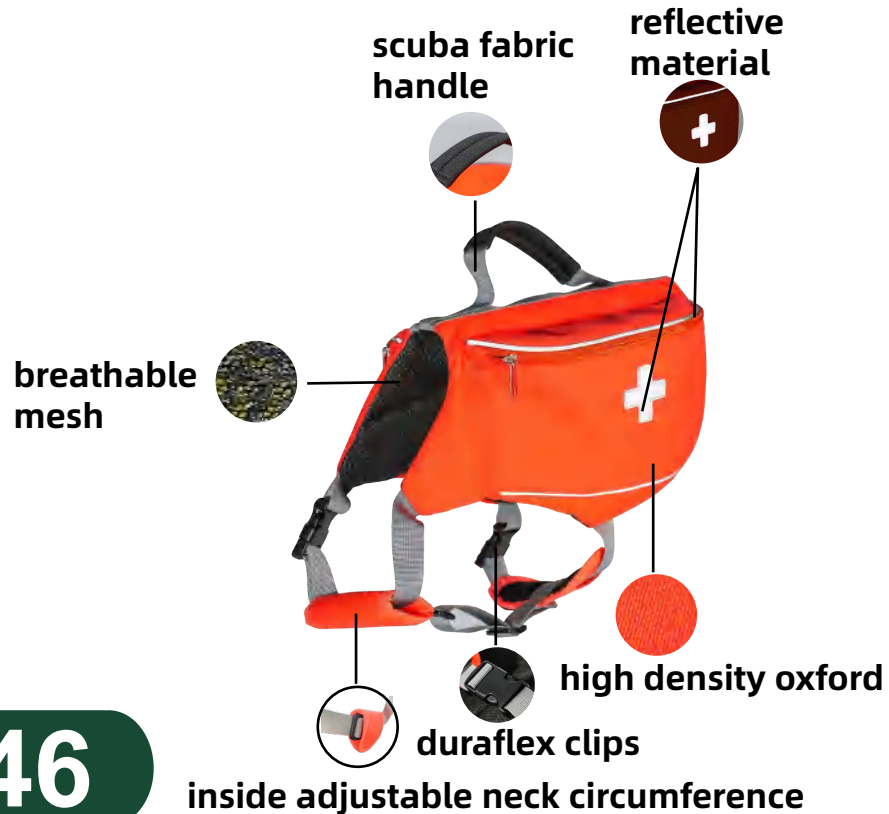

Size Chart

(manual measurement error of about 1-2cm is normal)

SIZE	Chest Circumference	Neck Circumference	Back Length
XXS	33-43cm	27-32.5cm	17.7cm
XS	43-56cm	31-41cm	25cm
S	56-69cm	38-50cm	28cm
M	69-81cm	45-59cm	35.5cm
L	81-91cm	53-68cm	47cm
XL	91-107cm	58-75cm	47cm

Resuce Dog Camel Bag

46