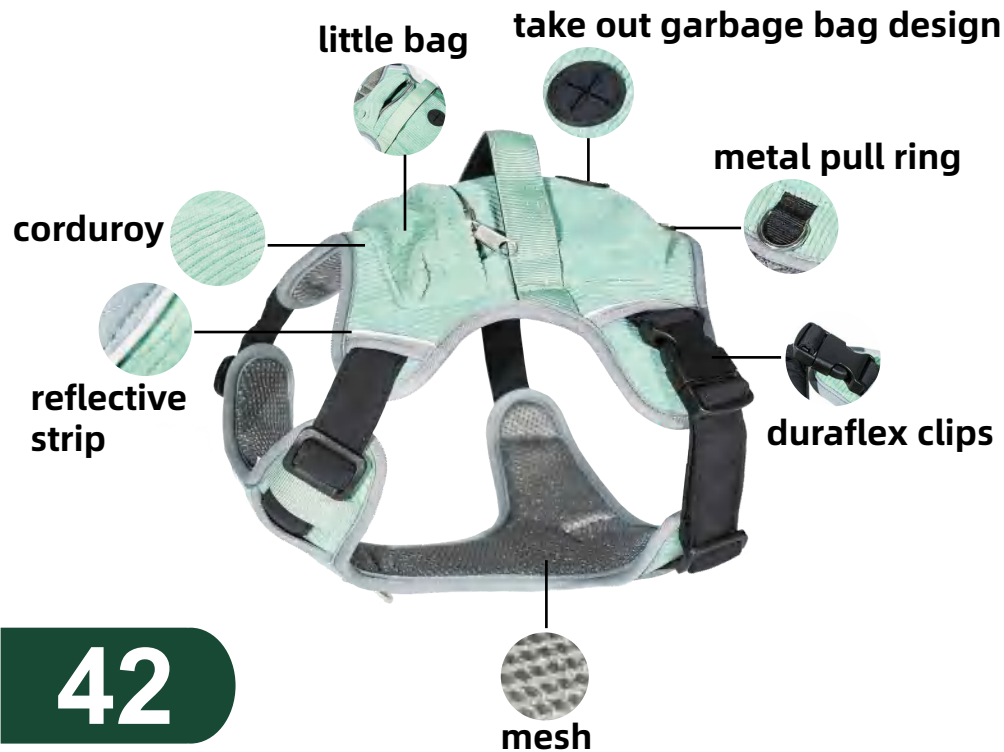

Corduroy Har- ness (With Little Bag)