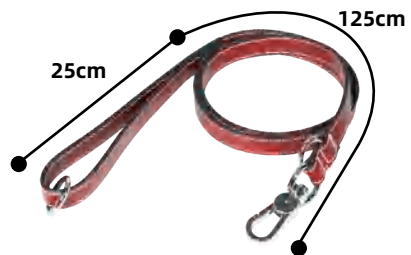

# Leather & Nylon Rope Leash+Collar

36

**material:** leather

**material:** leather

**length:** 51-61cm x 4.8cm x 8mm

**length:** 34-44cm x 2.4cm x 5mm

**color:** dark brown

**color:** dark brown

# Riveted Leather Collar

metal buckle

half ball rivets

medium and large dog:  
one circle half ball rivets

metal buckle

large dog: double circle  
conical rivets

conical rivets

**material:** leather

**length:** 25+125cm

**color:** dark red, brown, black

# Leather Leash

hanging ring

rotatable lock catch

leather

38

	<b>neck size</b>	<b>chest size</b>	<b>w.g for dog</b>
<b>S</b>	32-36cm	36-48cm	1.5-3.5kgs
<b>M</b>	38-44cm	41-54cm	3.5-7.5kgs
<b>L</b>	42-51cm	46-61cm	7.5-15kgs