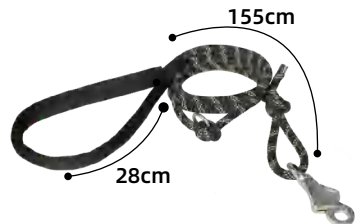

**Model:** VXB2315  
**Size:** 14x16x1cm

**Model:** VXB2307  
**Size:** 20x18x3cm

**Model:** VXB2308  
**Size:** S/M/L

**Model:** VXB2309  
**Size:** 21x7.5cm

**Model:** VXB2016  
**Size:** 17x15cm

**Model:** VXB2017  
**Size:** 15.5x11.5cm

**Model:** VXB2218  
**Size:** 15x5x18cm

**material:** nylon,cotton-terylene

**length:**150cm+22cm

**color:** red,yellow,green,blue

# Multipurpose/ Reflective/ Luminous Leash

**material:** climbing grade nylon rope  
**length:** 220 cm  
**diameter:** 1 cm

**material:** climbing grade nylon rop  
**length:** 172cm+30cm  
**diameter:** 1 cm

**material:** climbing grade nylon rope  
**length:** 28cm+155cm  
**diameter:** 1 cm

**material:** climbing grade nylon rope  
**length:** 28cm+155cm  
**diameter:** 1 cm

luminous green

luminous orange

1.double-end fisherman's knot