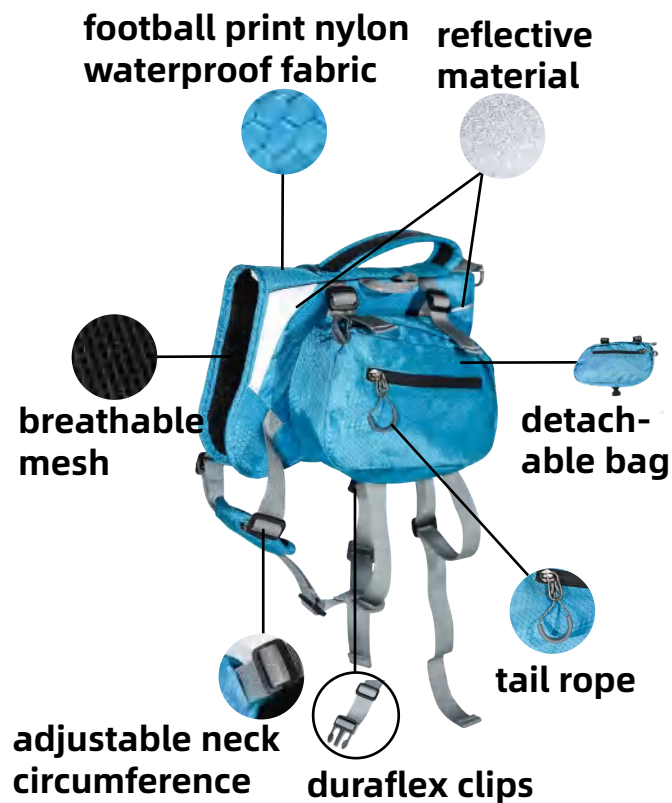

Size Chart

(manual measurement error of about 1-2cm is normal)

SIZE	Chest Circumference	Neck Circumference	Back Length
XXS	33-43cm	27-32.5cm	17.7cm
XS	43-56cm	31-41cm	25cm
S	56-69cm	38-50cm	28cm
M	69-81cm	45-59cm	35.5cm
L	81-91cm	53-68cm	47cm
XL	91-107cm	58-75cm	47cm

Waterproof Camel Bag

45